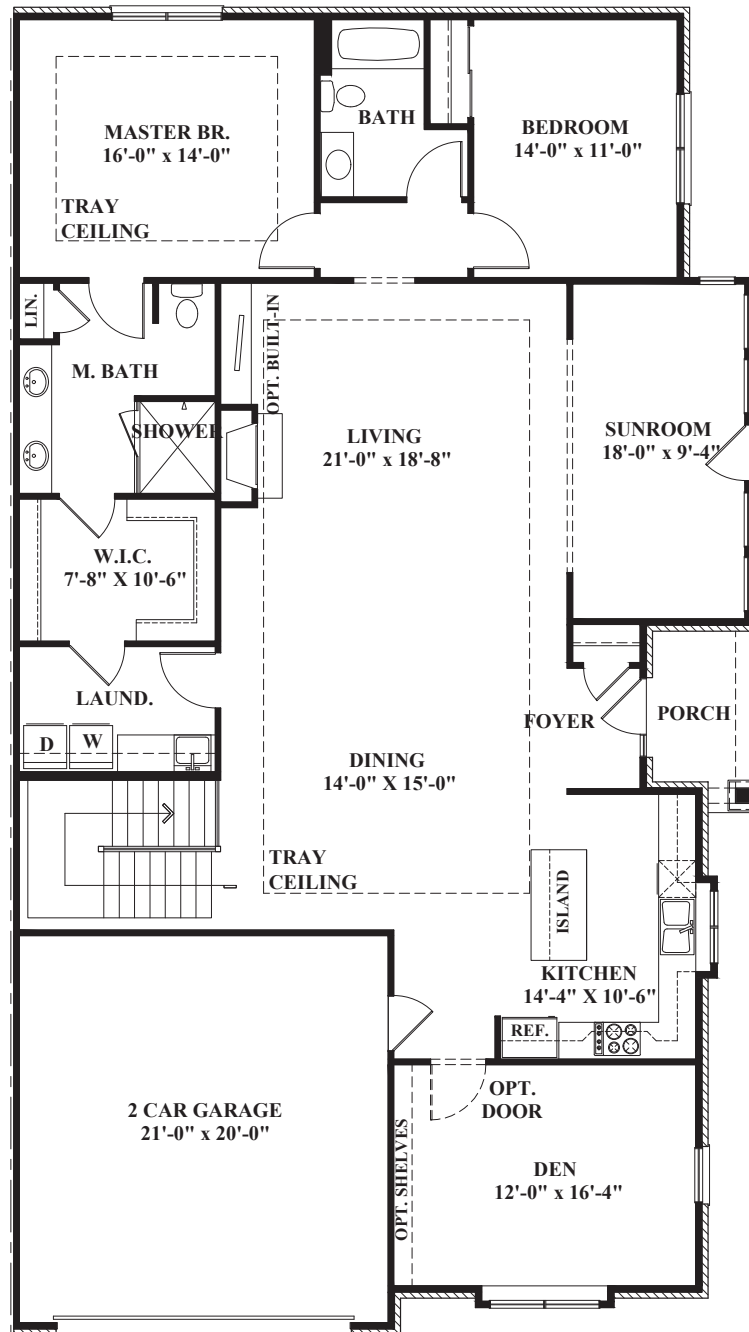

Arbela

Two Bedrooms with Den, Sunroom, Two Car Garage and Full Basement*
2240 Square Footage

Entrance Fee _____
 2nd Person Fee _____
 Total Entrance Fee _____
 Monthly Service Fee _____

Note: All dimensions are approximate.

**Optional Room Layout and Lower Level Finish*