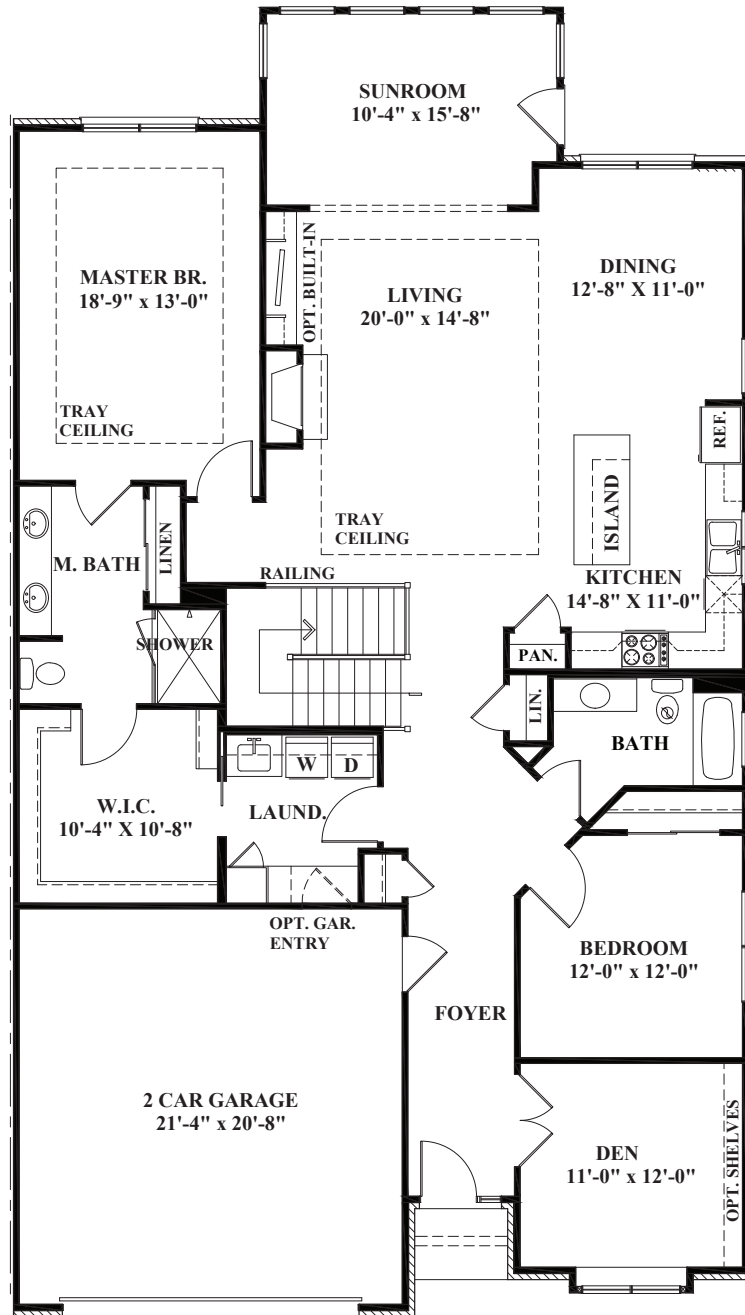

Besor

Two Bedrooms with Den, Sunroom, Two Car Garage and Full Basement*
 2137 Square Footage

Entrance Fee _____
 2nd Person Fee _____
 Total Entrance Fee _____
 Monthly Service Fee _____

*Note: All dimensions are approximate.
 Optional Room Layout and Lower Level Finish