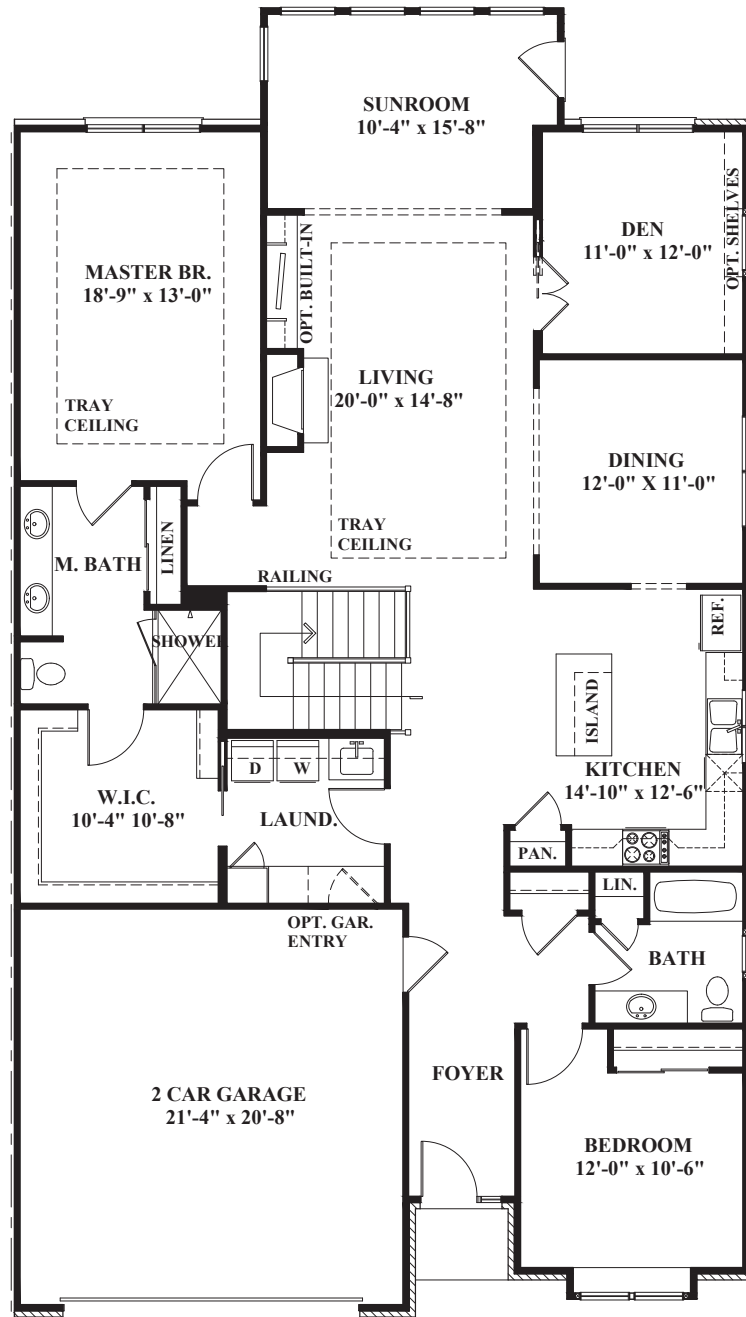

# Bethany

Two Bedrooms with Den, Sunroom, Two Car Garage and Full Basement\*  
 2165 Square Footage

Entrance Fee \_\_\_\_\_  
 2nd Person Fee \_\_\_\_\_  
 Total Entrance Fee \_\_\_\_\_  
 Monthly Service Fee \_\_\_\_\_

*Note: All dimensions are approximate.  
 \*Optional Room Layout and Lower Level Finish*