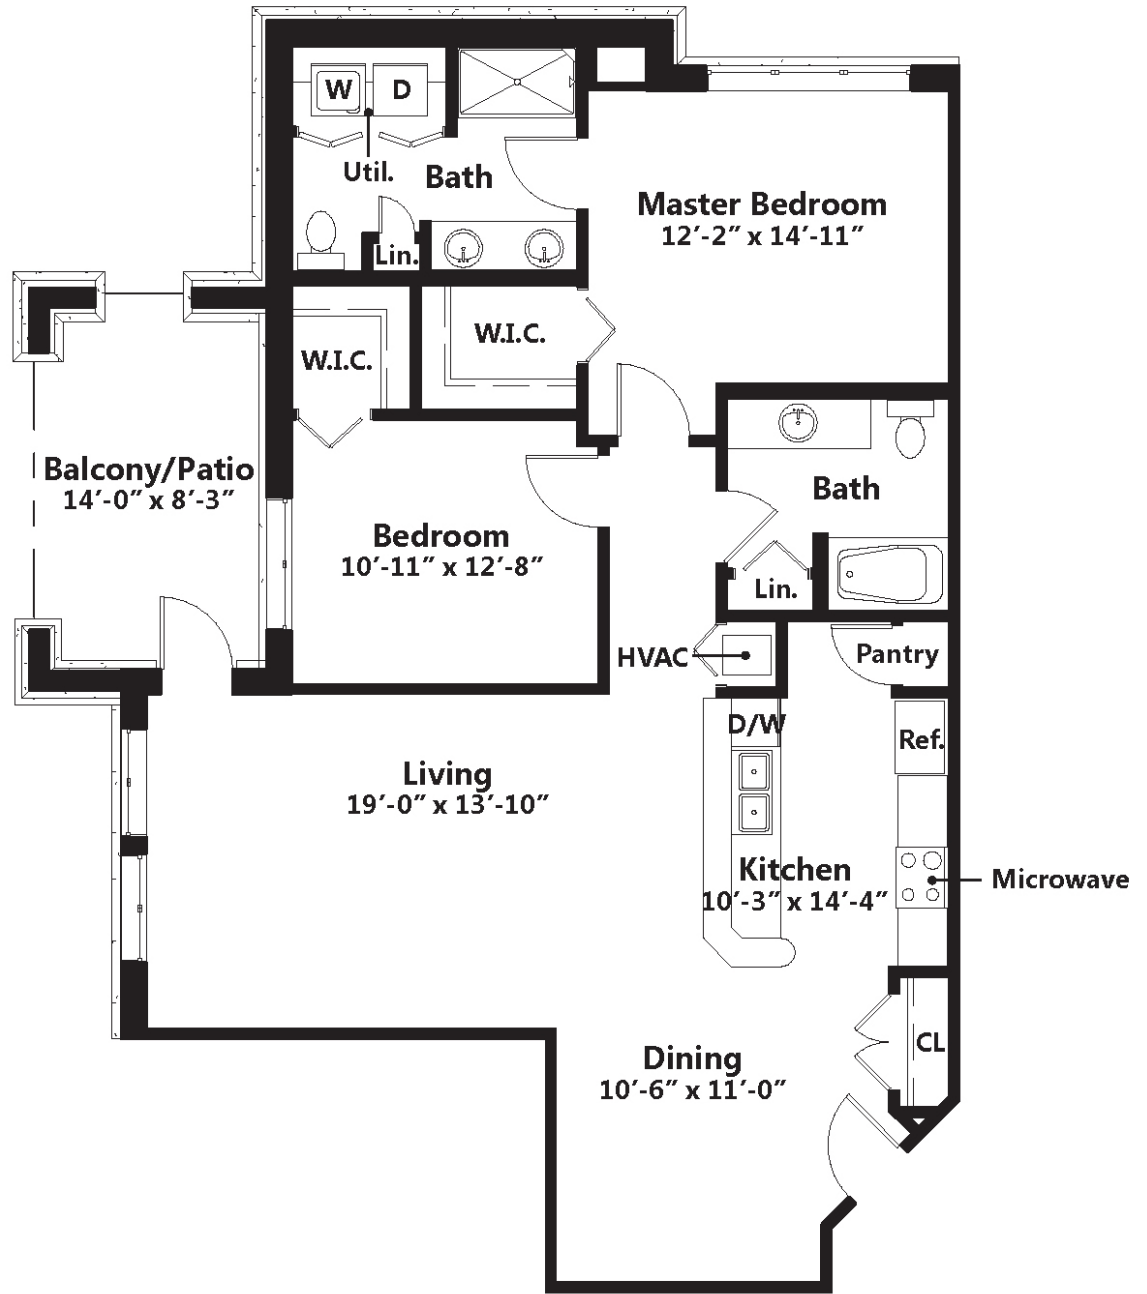

Jentz

Two Bedroom - 1,315 Square Footage

Entrance Fee _____
 2nd Person Fee _____
 Total Entrance Fee _____
 Monthly Service Fee _____

Note: All dimensions are approximate.

9840 Montgomery Road | Cincinnati, OH 45242 | 513-247-1300 | www.lec.org