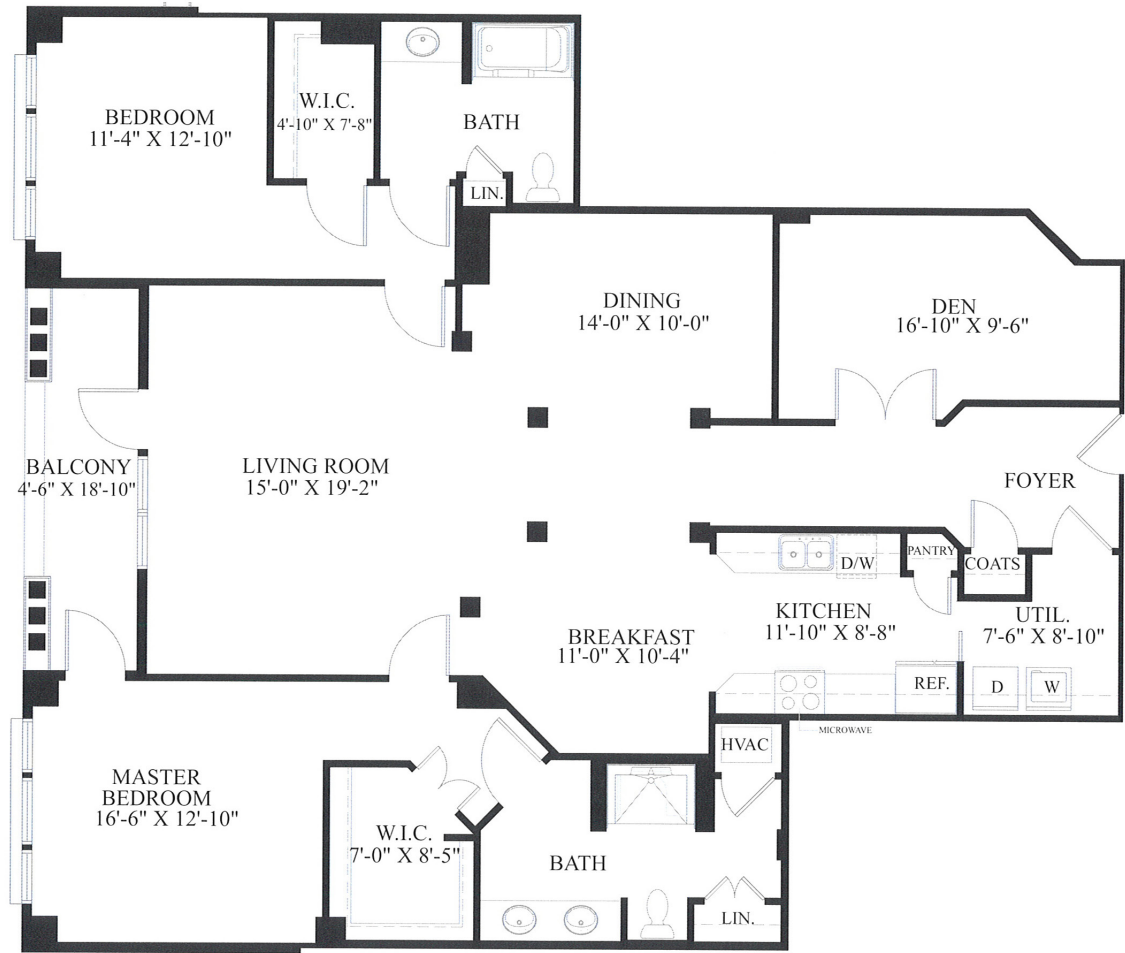

Swaim

Two Bedroom with Den (Apartment 2232) - 1895 Square Footage

Entrance Fee _____
 2nd Person Fee _____
 Total Entrance Fee _____
 Monthly Service Fee _____

Note: All dimensions are approximate.