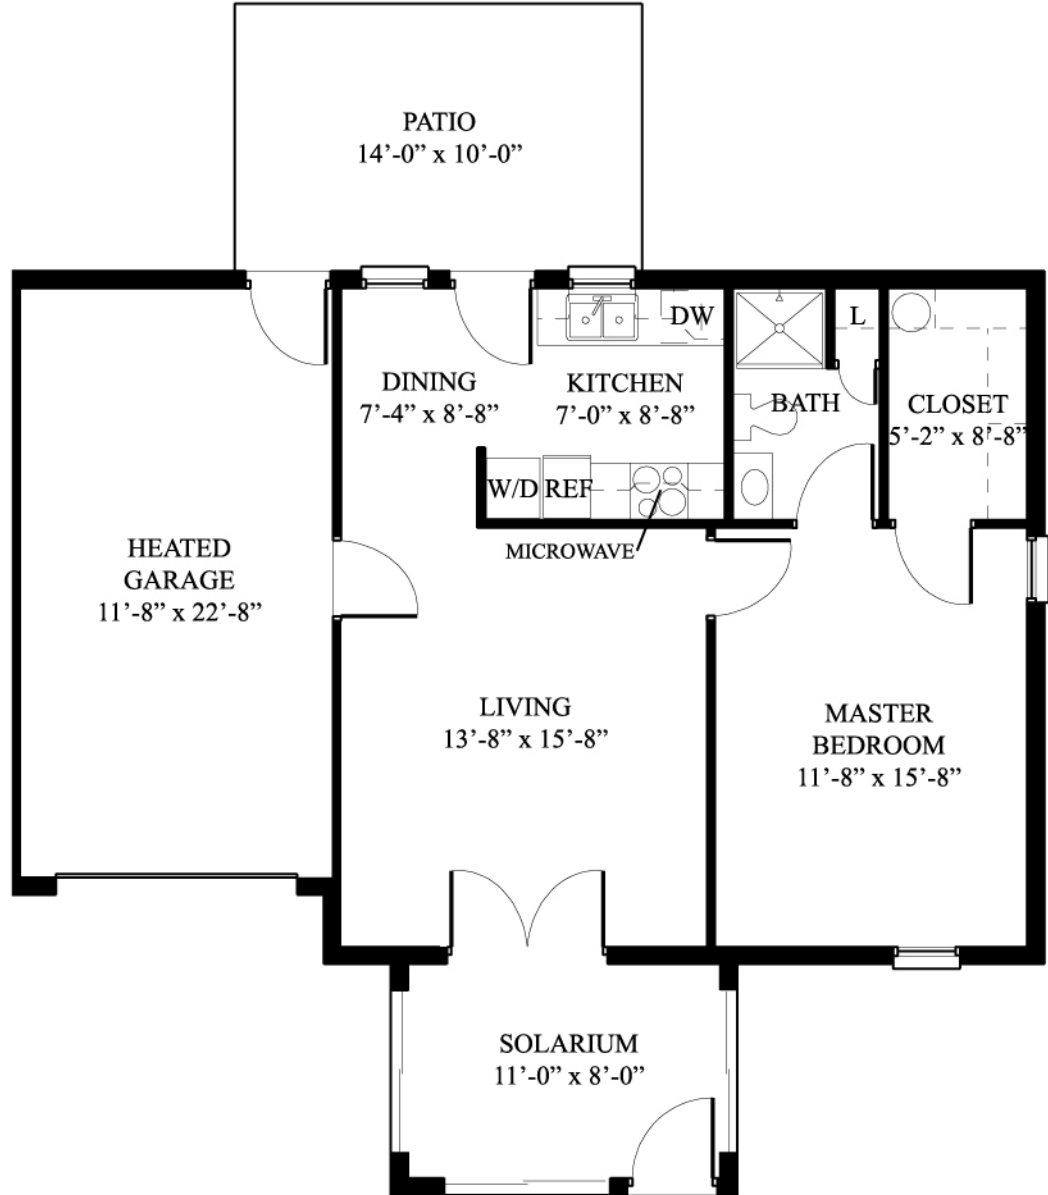

Birch

One Bedroom - 716 Square Footage

Entrance Fee _____
 2nd Person Fee _____
 Total Entrance Fee _____
 Monthly Service Fee _____

Note: All dimensions are approximate.

5343 Hamilton Avenue | Cincinnati, OH 45224 | 513-853-2000 | www.lec.org