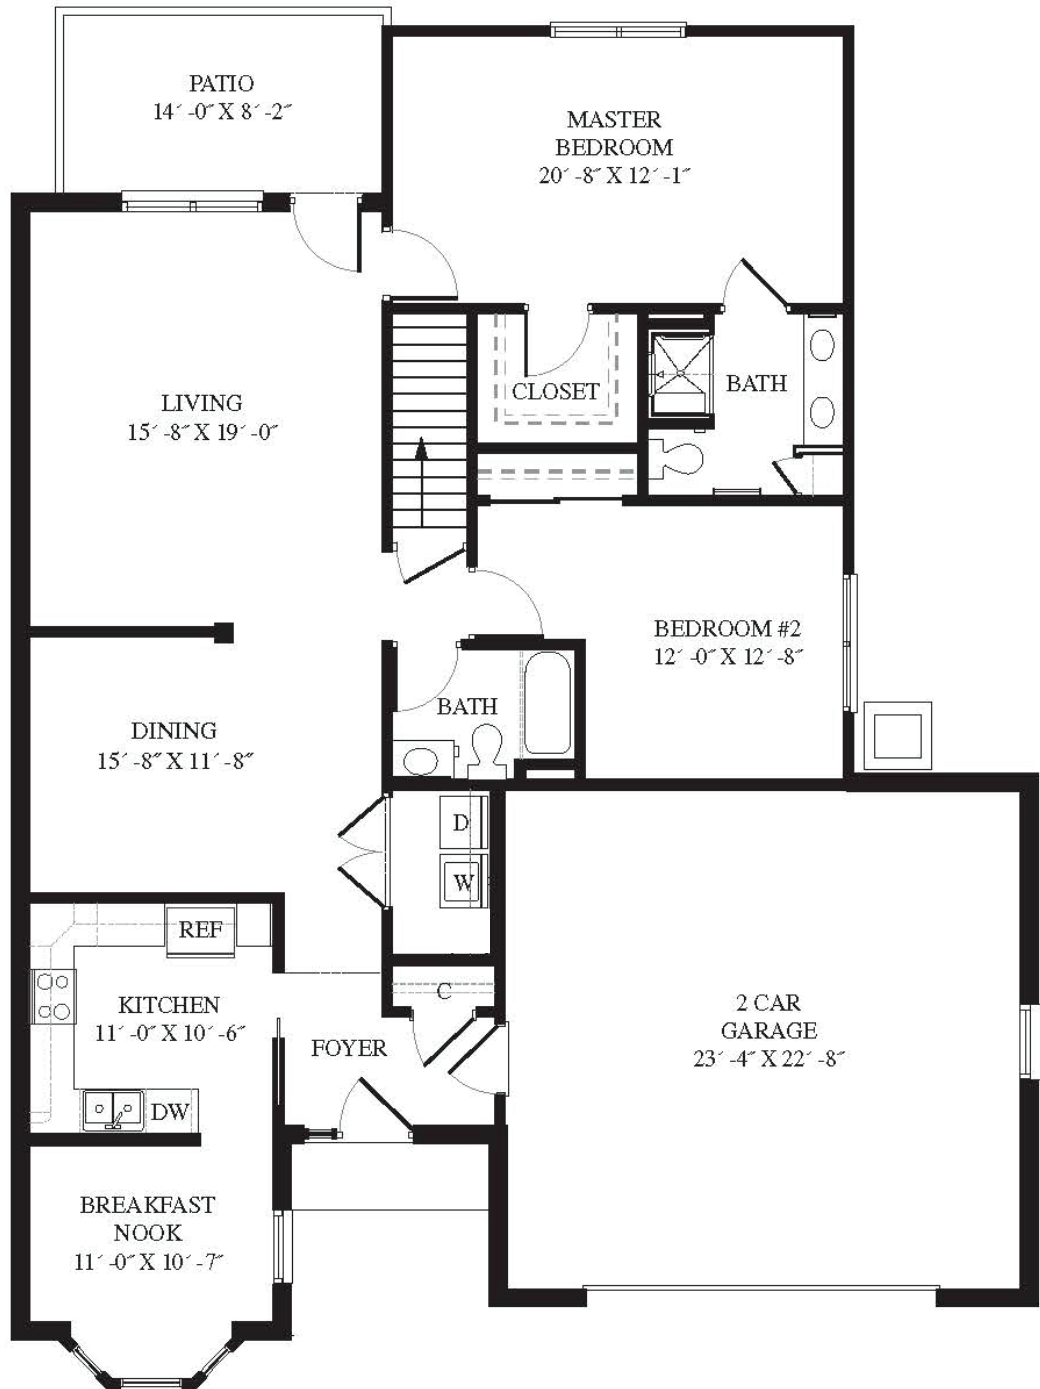

Harding

With Basement - 1544 Square Footage

Entrance Fee _____
 2nd Person Fee _____
 Total Entrance Fee _____
 Monthly Service Fee _____

Note: All dimensions are approximate.

5343 Hamilton Avenue | Cincinnati, OH 45224 | 513-853-2000 | www.lec.org