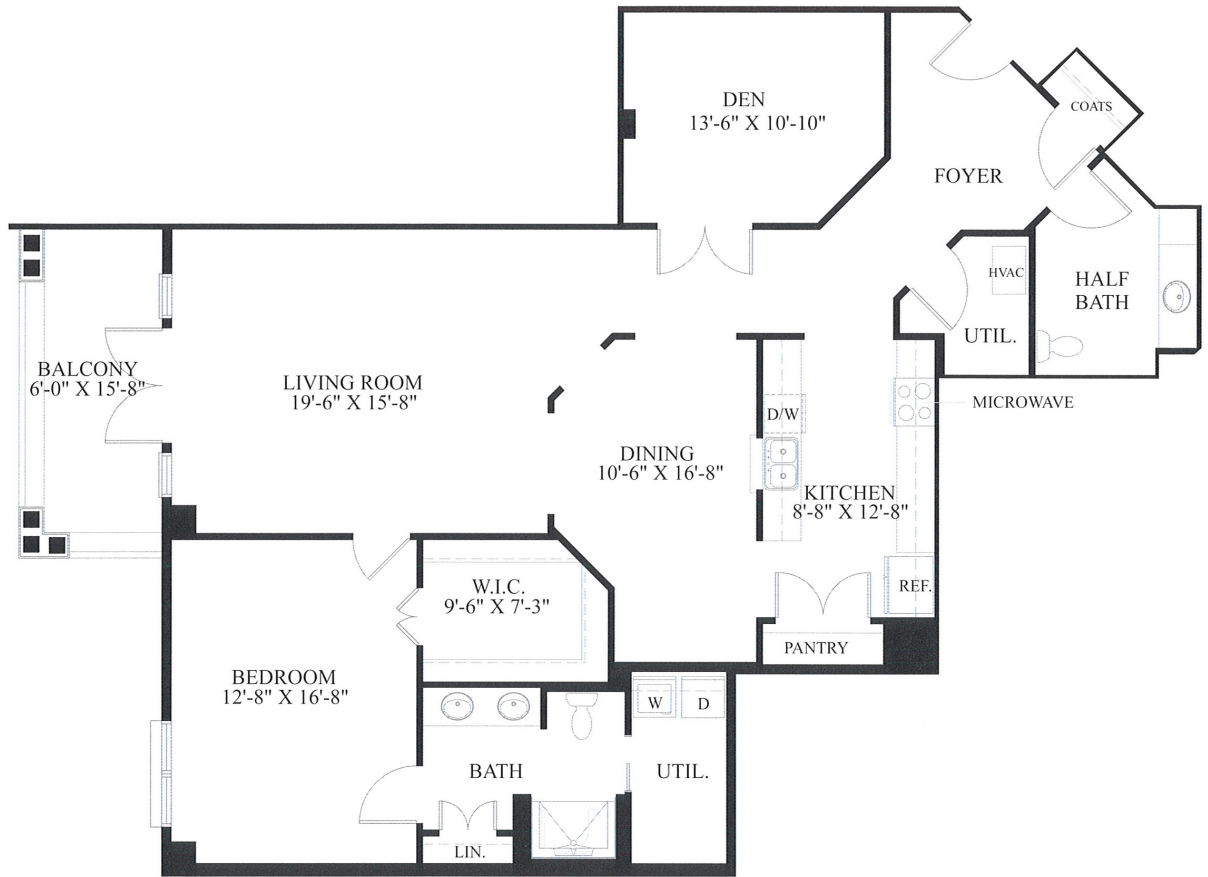

# Terwilliger

One Bedroom with Den - 1590 Square Footage

Entrance Fee \_\_\_\_\_  
 2nd Person Fee \_\_\_\_\_  
 Total Entrance Fee \_\_\_\_\_  
 Monthly Service Fee \_\_\_\_\_

*Note: All dimensions are approximate.*