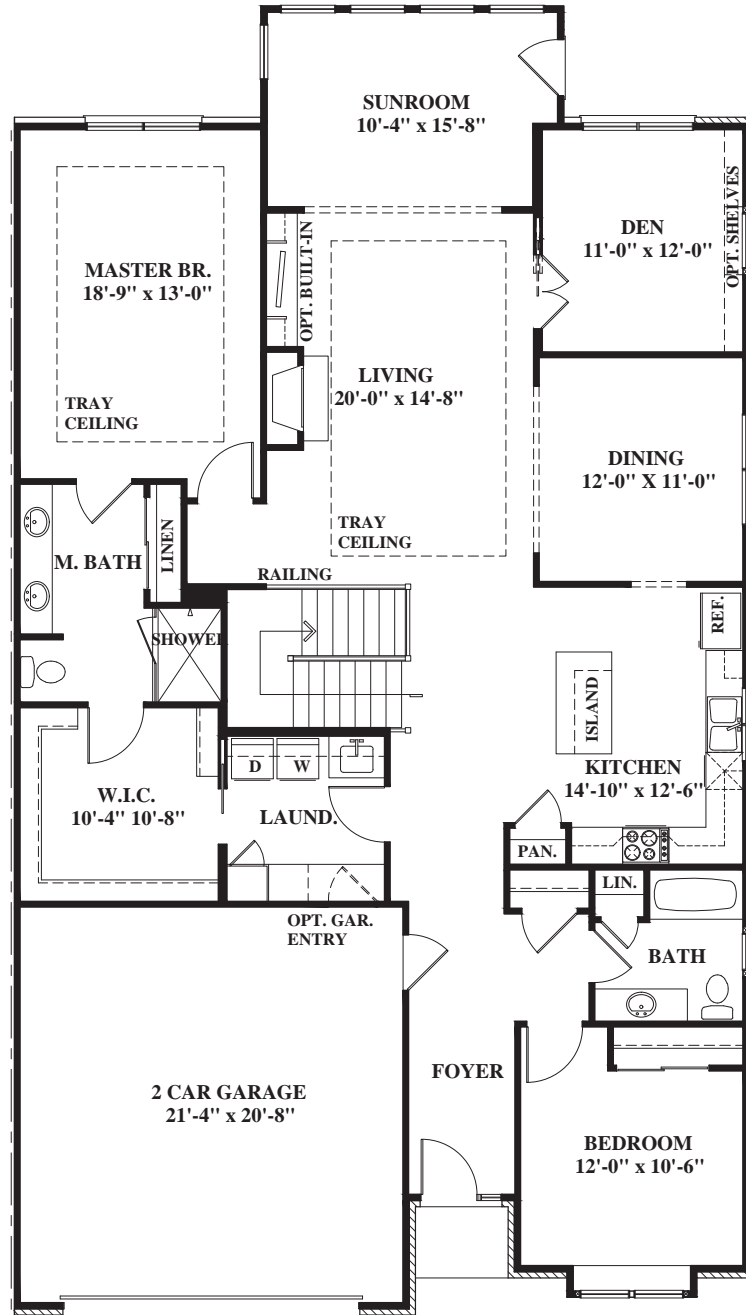

Arbela

Two Bedrooms with Den, Sunroom, Two Car Garage and Full Basement*
2240 Square Footage

Entrance Fee _____
 2nd Person Fee _____
 Total Entrance Fee _____
 Monthly Service Fee _____

Note: All dimensions are approximate.
 *Optional Room Layout and Lower Level Finish

Antioch

Two Bedroom with Den and Two Car Garage - 2200 Square Footage

Entrance Fee _____
 2nd Person Fee _____
 Total Entrance Fee _____
 Monthly Service Fee _____

Note: All dimensions are approximate.

Bethany

Two Bedrooms with Den, Sunroom, Two Car Garage and Full Basement*
 2165 Square Footage

Entrance Fee _____
 2nd Person Fee _____
 Total Entrance Fee _____
 Monthly Service Fee _____

*Note: All dimensions are approximate.
 Optional Room Layout and Lower Level Finish

Besor

Two Bedrooms with Den, Sunroom, Two Car Garage and Full Basement*
 2137 Square Footage

Entrance Fee _____
 2nd Person Fee _____
 Total Entrance Fee _____
 Monthly Service Fee _____

Note: All dimensions are approximate.