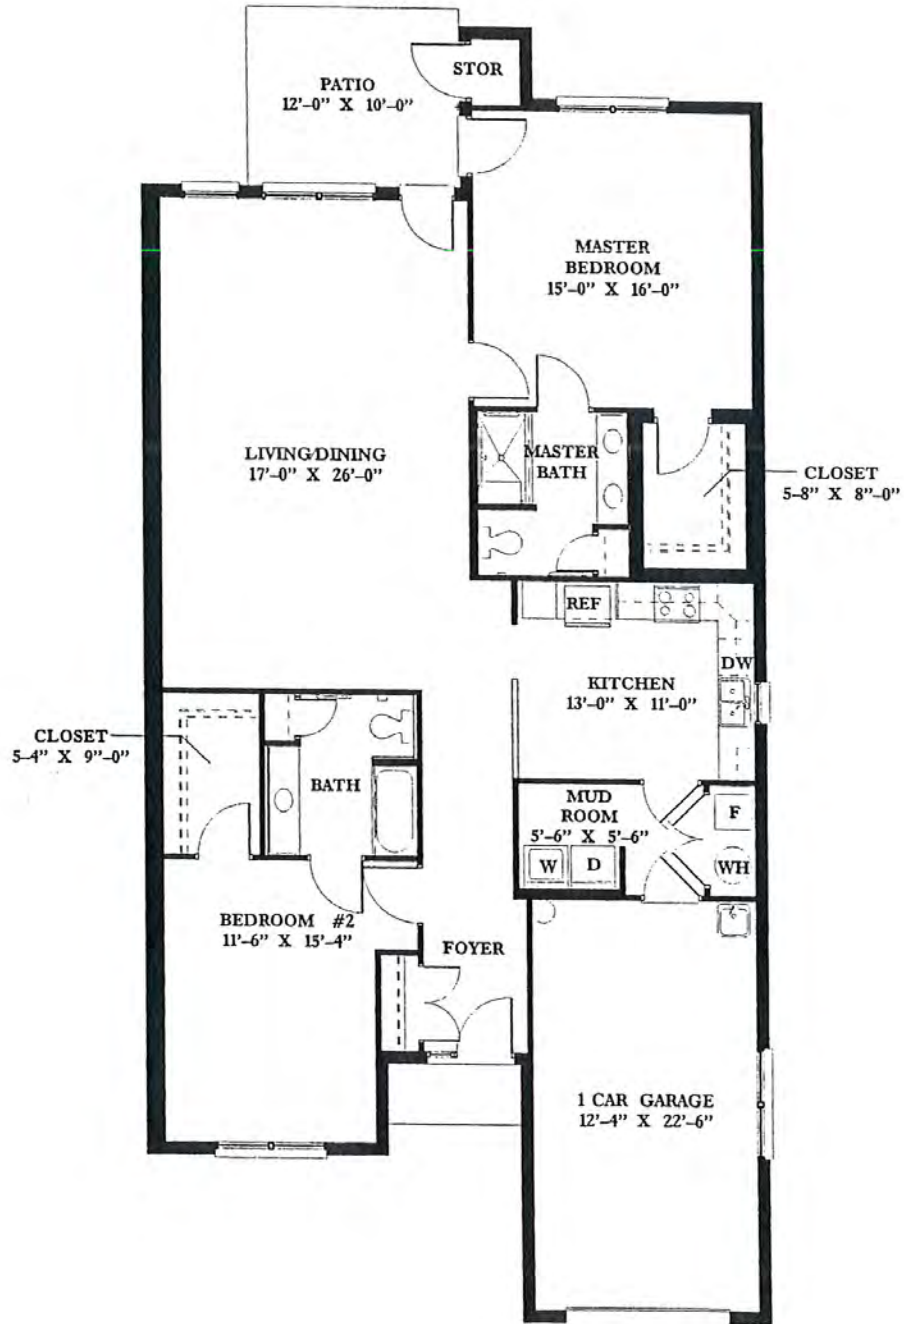

Derbe

Two Bedroom - 1670 Square Footage

Entrance Fee _____
2nd Person Fee _____
Total Entrance Fee _____
Monthly Service Fee _____

Note: All dimensions are approximate.