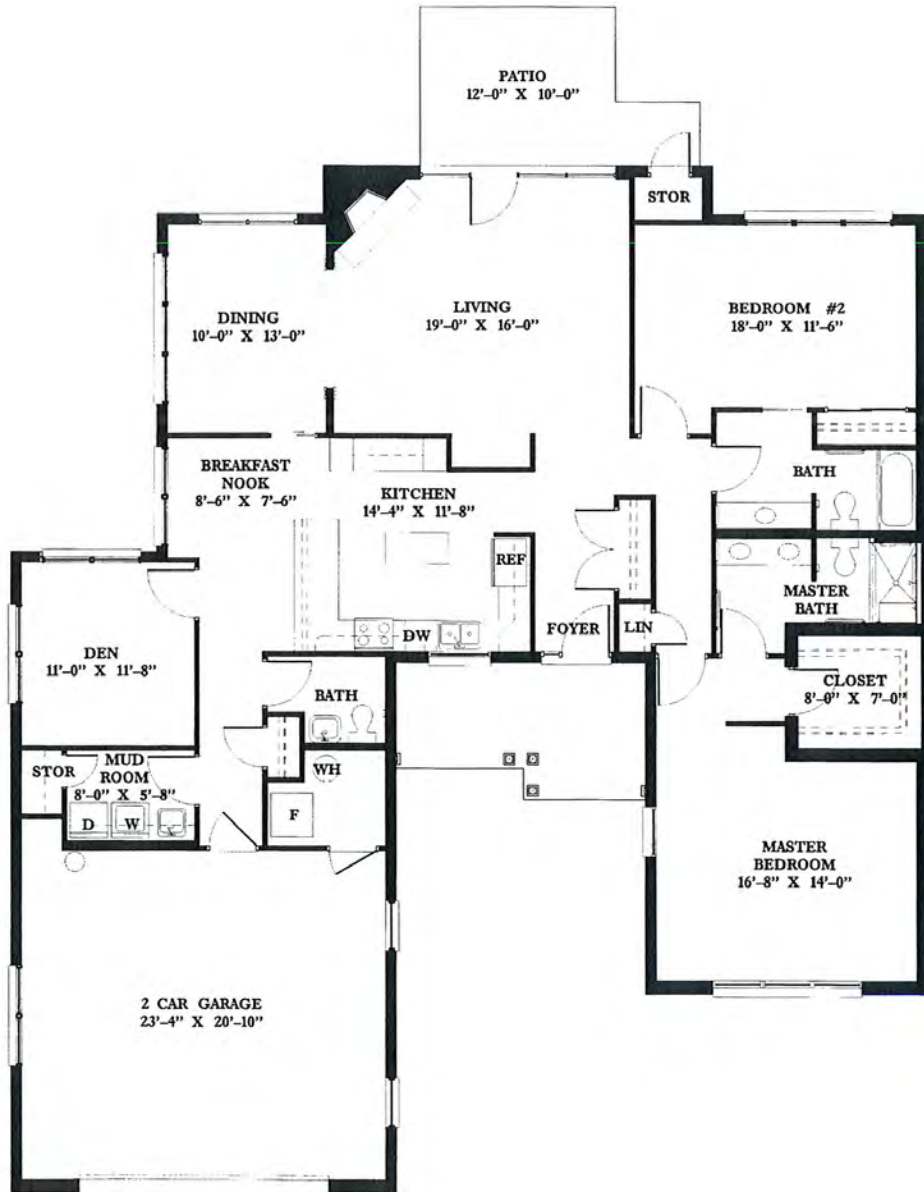

Arbela

Two Bedrooms with Den, Sunroom, Two Car Garage and Full Basement*
2240 Square Footage

Entrance Fee _____
 2nd Person Fee _____
 Total Entrance Fee _____
 Monthly Service Fee _____

Note: All dimensions are approximate.
 *Optional Room Layout and Lower Level Finish

Antioch

Two Bedroom with Den and Two Car Garage - 2200 Square Footage

Entrance Fee _____
 2nd Person Fee _____
 Total Entrance Fee _____
 Monthly Service Fee _____

Note: All dimensions are approximate.

Bethany

Two Bedrooms with Den, Sunroom, Two Car Garage and Full Basement*
 2165 Square Footage

Entrance Fee _____
 2nd Person Fee _____
 Total Entrance Fee _____
 Monthly Service Fee _____

*Note: All dimensions are approximate.
 Optional Room Layout and Lower Level Finish

Besor

Two Bedrooms with Den, Sunroom, Two Car Garage and Full Basement*
 2137 Square Footage

Entrance Fee _____
 2nd Person Fee _____
 Total Entrance Fee _____
 Monthly Service Fee _____

Note: All dimensions are approximate.