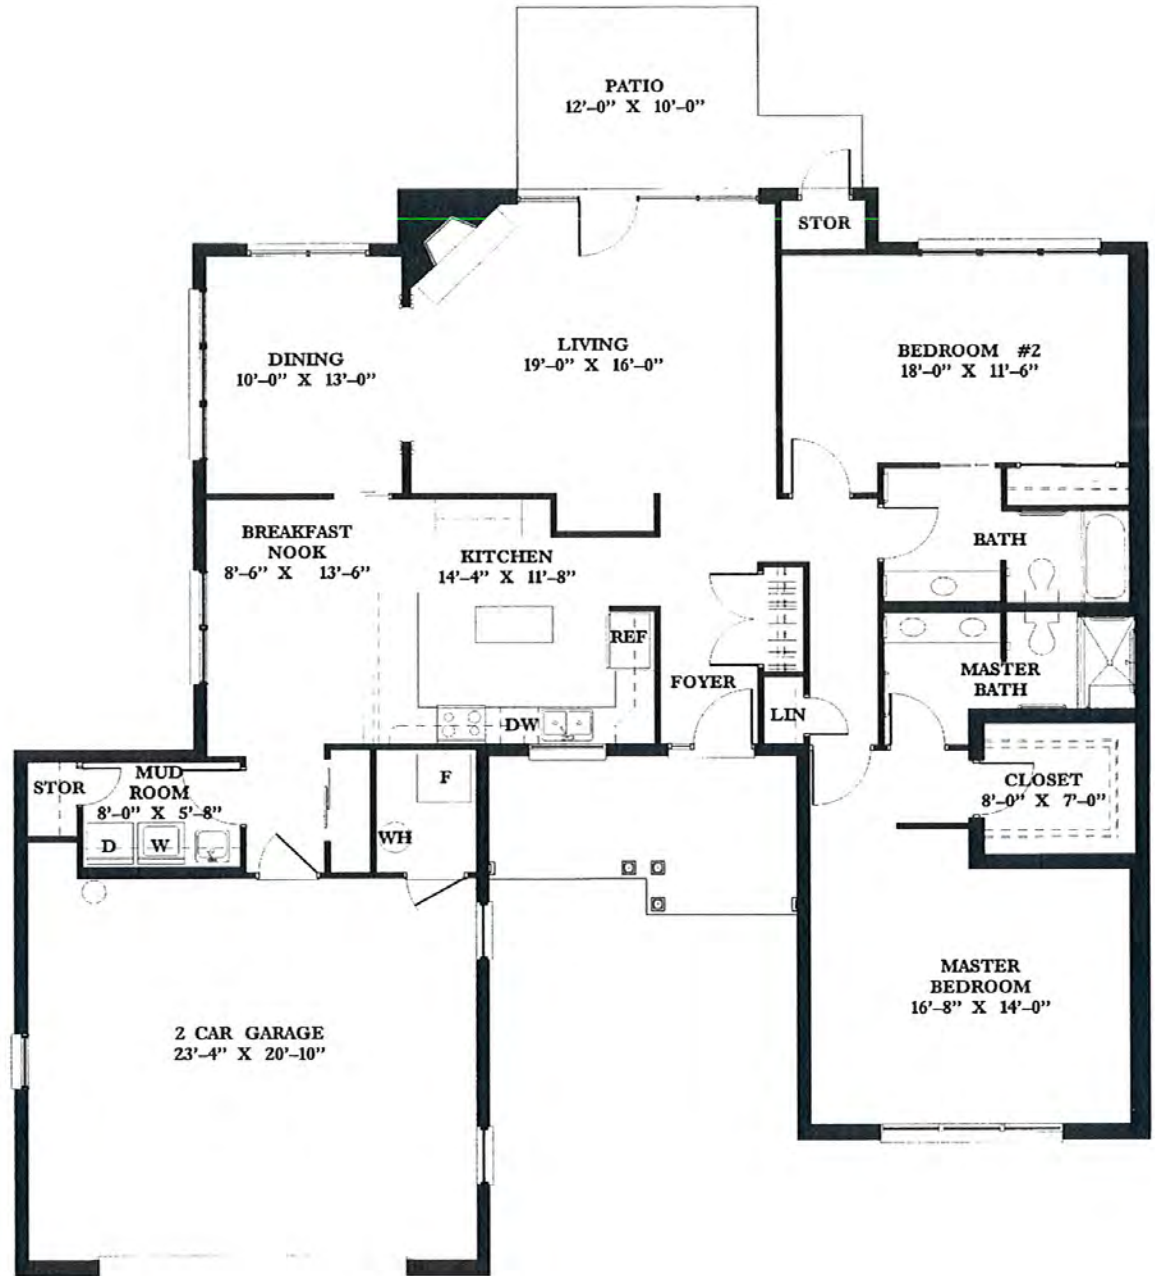

Antioch

Two Bedroom with Den and Two Car Garage - 2200 Square Footage

Entrance Fee _____
 2nd Person Fee _____
 Total Entrance Fee _____
 Monthly Service Fee _____

Note: All dimensions are approximate.

Bethany

Two Bedrooms with Den, Sunroom, Two Car Garage and Full Basement*
 2165 Square Footage

Entrance Fee _____
 2nd Person Fee _____
 Total Entrance Fee _____
 Monthly Service Fee _____

*Note: All dimensions are approximate.
 Optional Room Layout and Lower Level Finish

Besor

Two Bedrooms with Den, Sunroom, Two Car Garage and Full Basement*
 2137 Square Footage

Entrance Fee _____
 2nd Person Fee _____
 Total Entrance Fee _____
 Monthly Service Fee _____

Note: All dimensions are approximate.

**Optional Room Layout and Lower Level Finish*

Berea

Two Bedroom and Two Car Garage - 2010 Square Footage

Entrance Fee _____
 2nd Person Fee _____
 Total Entrance Fee _____
 Monthly Service Fee _____

Note: All dimensions are approximate.