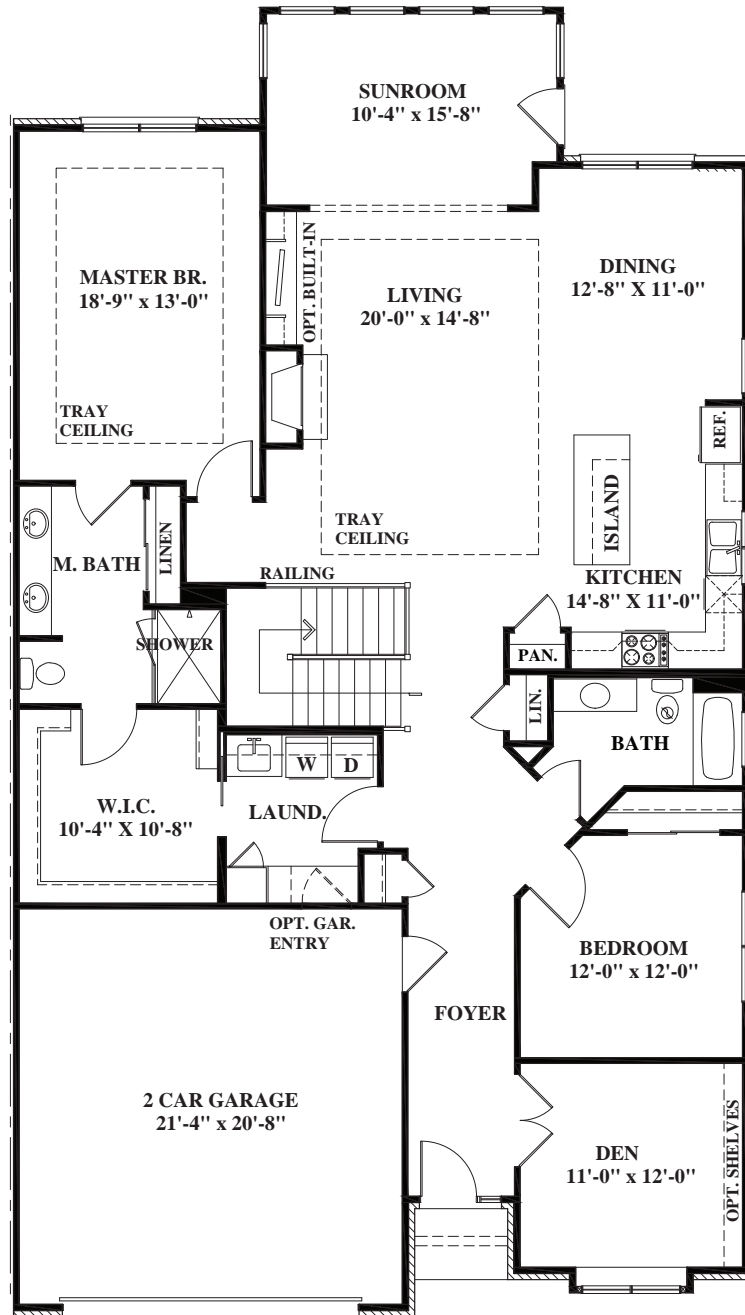

Arbela

Two Bedrooms with Den, Sunroom, Two Car Garage and Full Basement*
2240 Square Footage

Entrance Fee _____
 2nd Person Fee _____
 Total Entrance Fee _____
 Monthly Service Fee _____

Note: All dimensions are approximate.
 *Optional Room Layout and Lower Level Finish

Antioch

Two Bedroom with Den and Two Car Garage - 2200 Square Footage

Entrance Fee _____
 2nd Person Fee _____
 Total Entrance Fee _____
 Monthly Service Fee _____

Note: All dimensions are approximate.

Bethany

Two Bedrooms with Den, Sunroom, Two Car Garage and Full Basement*
 2165 Square Footage

Entrance Fee _____
 2nd Person Fee _____
 Total Entrance Fee _____
 Monthly Service Fee _____

*Note: All dimensions are approximate.
 Optional Room Layout and Lower Level Finish

Besor

Two Bedrooms with Den, Sunroom, Two Car Garage and Full Basement*
 2137 Square Footage

Entrance Fee _____
 2nd Person Fee _____
 Total Entrance Fee _____
 Monthly Service Fee _____

Note: All dimensions are approximate.