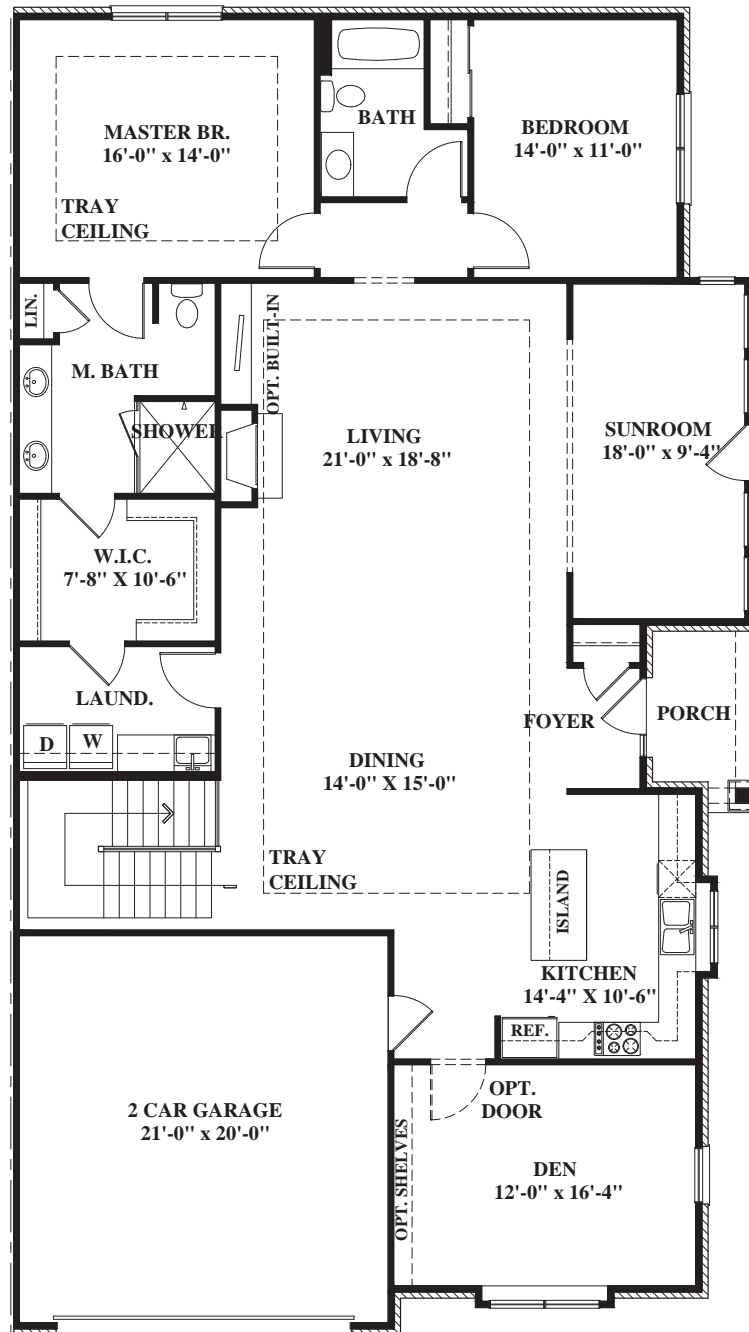

Arbela

Two Bedrooms with Den, Sunroom, Two Car Garage and Full Basement*
2240 Square Footage

Entrance Fee _____
 2nd Person Fee _____
 Total Entrance Fee _____
 Monthly Service Fee _____

Note: All dimensions are approximate.
 *Optional Room Layout and Lower Level Finish

Antioch

Two Bedroom with Den and Two Car Garage - 2200 Square Footage

Entrance Fee _____
 2nd Person Fee _____
 Total Entrance Fee _____
 Monthly Service Fee _____

Note: All dimensions are approximate.

Bethany

Two Bedrooms with Den, Sunroom, Two Car Garage and Full Basement*
 2165 Square Footage

Entrance Fee _____
 2nd Person Fee _____
 Total Entrance Fee _____
 Monthly Service Fee _____

*Note: All dimensions are approximate.
 Optional Room Layout and Lower Level Finish

Besor

Two Bedrooms with Den, Sunroom, Two Car Garage and Full Basement*
 2137 Square Footage

Entrance Fee _____
 2nd Person Fee _____
 Total Entrance Fee _____
 Monthly Service Fee _____

Note: All dimensions are approximate.