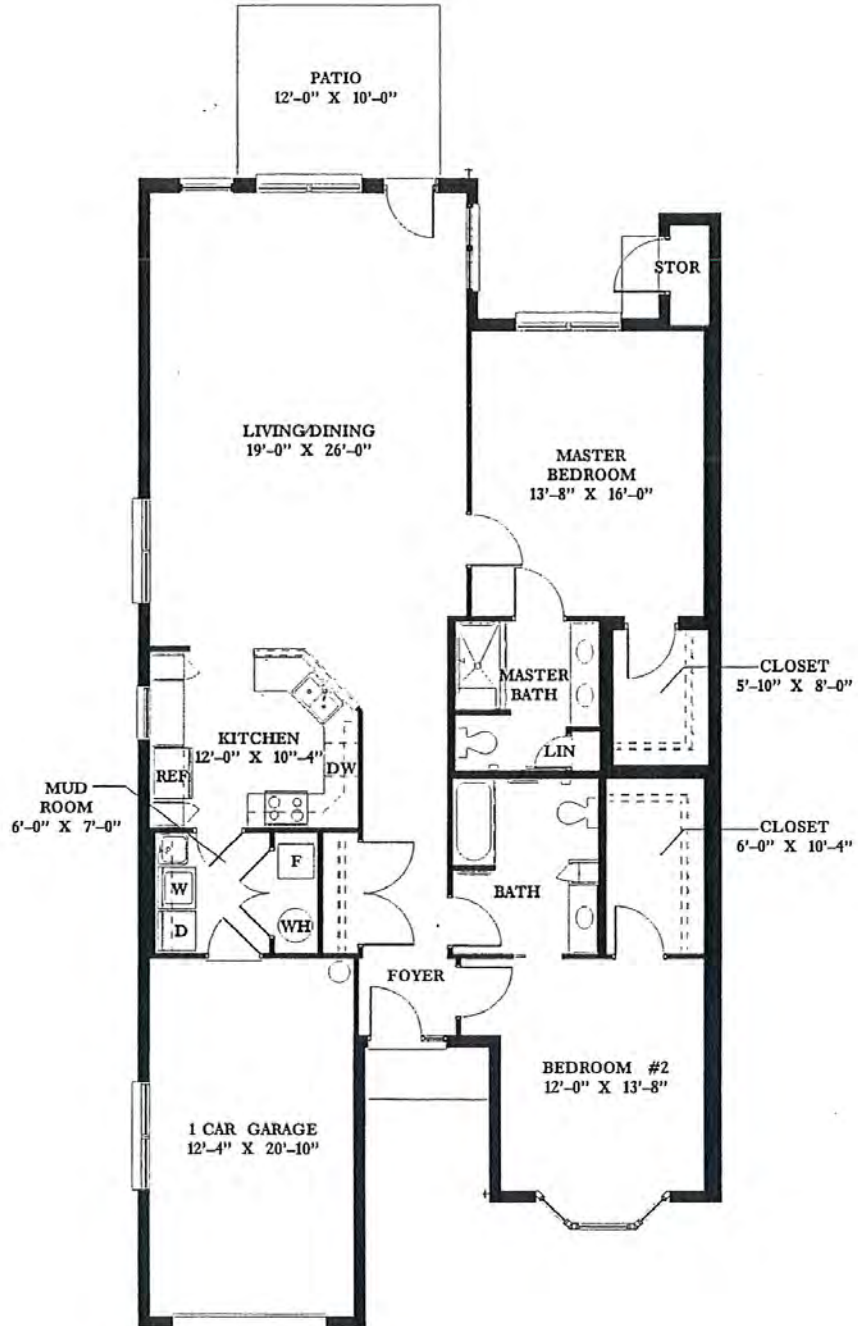

Besor

Two Bedrooms with Den, Sunroom, Two Car Garage and Full Basement*
 2137 Square Footage

Entrance Fee _____
 2nd Person Fee _____
 Total Entrance Fee _____
 Monthly Service Fee _____

Note: All dimensions are approximate.

**Optional Room Layout and Lower Level Finish*

Berea

Two Bedroom and Two Car Garage - 2010 Square Footage

Entrance Fee _____
 2nd Person Fee _____
 Total Entrance Fee _____
 Monthly Service Fee _____

Note: All dimensions are approximate.

9840 Montgomery Road | Cincinnati, OH 45242 | 513-247-1300 | www.lec.org

Carmel

Two Bedroom - 1670 Square Footage

Entrance Fee _____
 2nd Person Fee _____
 Total Entrance Fee _____
 Monthly Service Fee _____

Note: All dimensions are approximate.