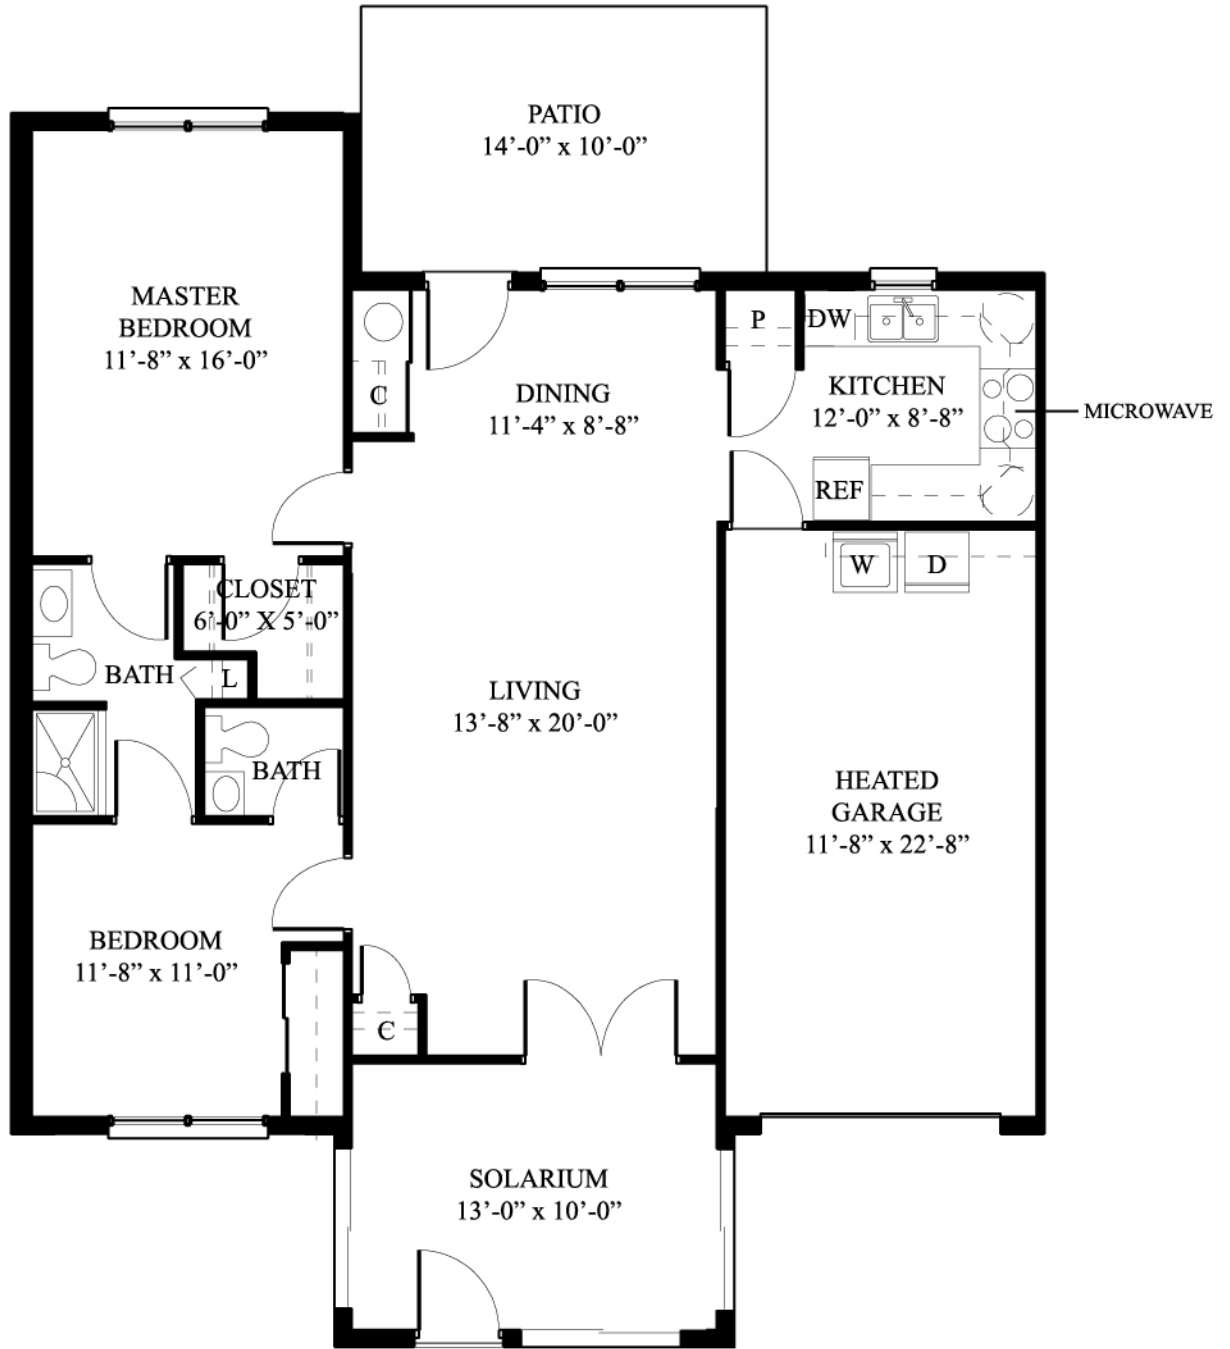

Birch

One Bedroom - 716 Square Footage

Entrance Fee _____
 2nd Person Fee _____
 Total Entrance Fee _____
 Monthly Service Fee _____

Note: All dimensions are approximate.

5343 Hamilton Avenue | Cincinnati, OH 45224 | 513-853-2000 | www.lec.org

Buckeye

Two Bedrooms - 879 Square Footage

Entrance Fee _____
 2nd Person Fee _____
 Total Entrance Fee _____
 Monthly Service Fee _____

Note: All dimensions are approximate.

5343 Hamilton Avenue | Cincinnati, OH 45224 | 513-853-2000 | www.lec.org

Elm

Two Bedrooms - 970 Square Footage

Entrance Fee _____
 2nd Person Fee _____
 Total Entrance Fee _____
 Monthly Service Fee _____

Note: All dimensions are approximate.

5343 Hamilton Avenue | Cincinnati, OH 45224 | 513-853-2000 | www.lec.org

Maple

Two Bedrooms, 1 1/2 Baths - 1059 Square Footage

Entrance Fee _____
 2nd Person Fee _____
 Total Entrance Fee _____
 Monthly Service Fee _____

Note: All dimensions are approximate.

5343 Hamilton Avenue | Cincinnati, OH 45224 | 513-853-2000 | www.lec.org