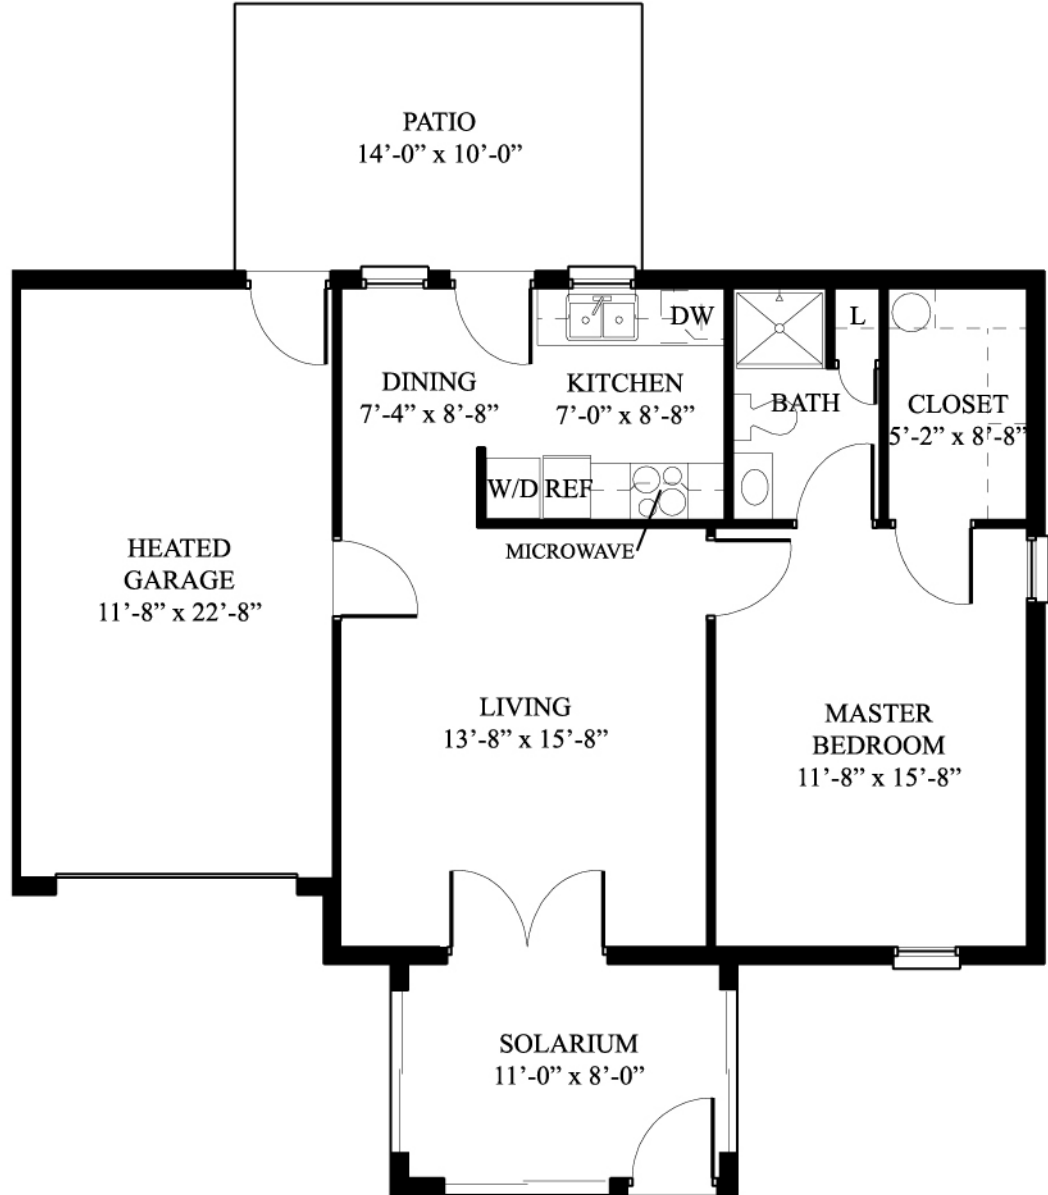

Ash

Studio - 552 Square Footage

Entrance Fee _____
2nd Person Fee _____
Total Entrance Fee _____
Monthly Service Fee _____

Note: All dimensions are approximate.

5343 Hamilton Avenue | Cincinnati, OH 45224 | 513-853-2000 | www.lec.org

Birch

One Bedroom - 716 Square Footage

Entrance Fee _____
 2nd Person Fee _____
 Total Entrance Fee _____
 Monthly Service Fee _____

Note: All dimensions are approximate.

5343 Hamilton Avenue | Cincinnati, OH 45224 | 513-853-2000 | www.lec.org

Buckeye

Two Bedrooms - 879 Square Footage

Entrance Fee _____
 2nd Person Fee _____
 Total Entrance Fee _____
 Monthly Service Fee _____

Note: All dimensions are approximate.

5343 Hamilton Avenue | Cincinnati, OH 45224 | 513-853-2000 | www.lec.org

Elm

Two Bedrooms - 970 Square Footage

Entrance Fee _____
 2nd Person Fee _____
 Total Entrance Fee _____
 Monthly Service Fee _____

Note: All dimensions are approximate.

5343 Hamilton Avenue | Cincinnati, OH 45224 | 513-853-2000 | www.lec.org