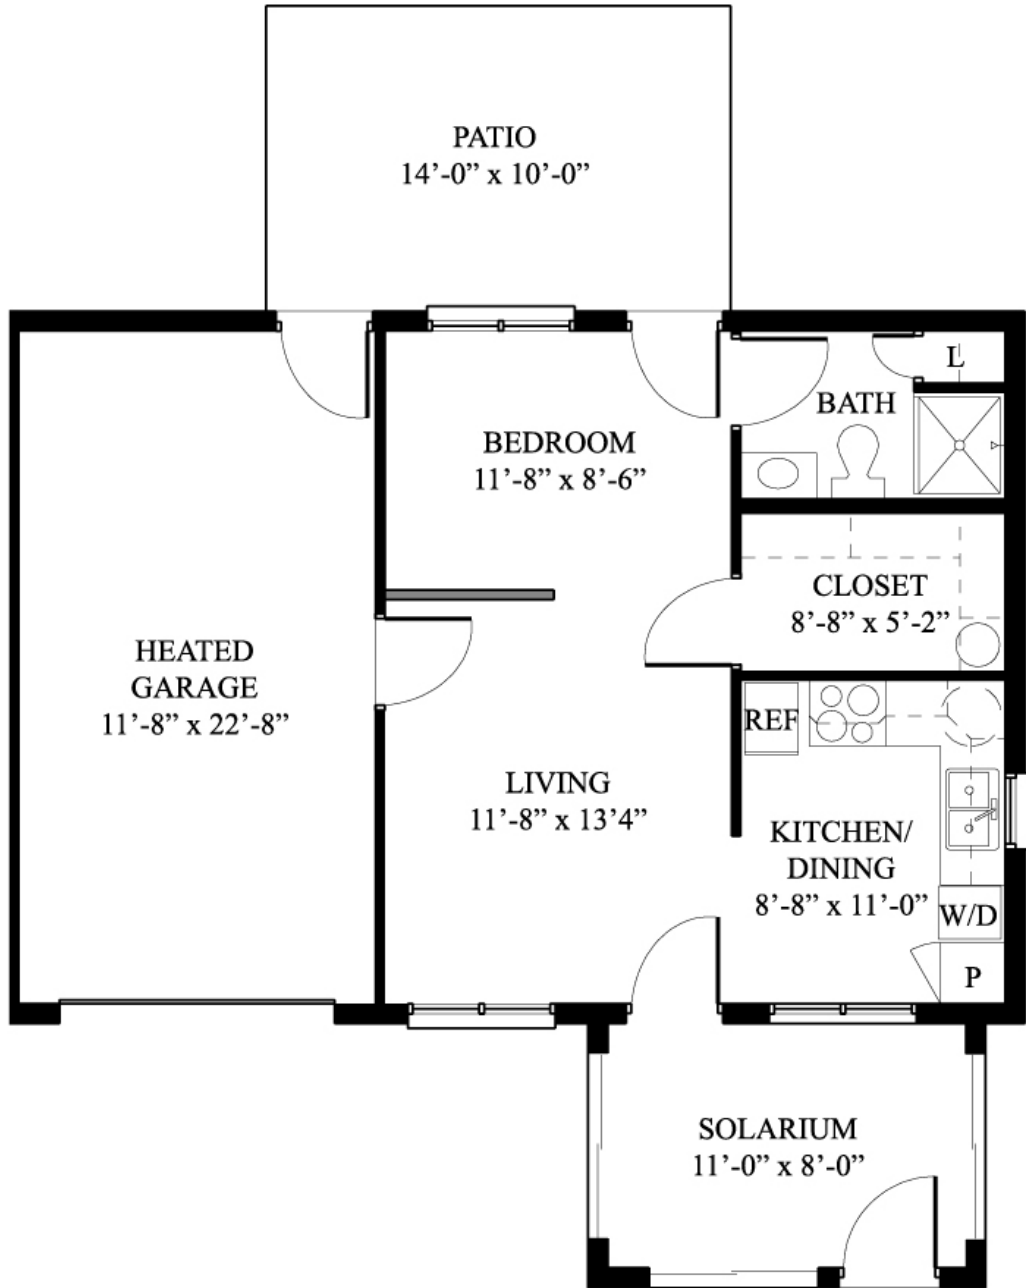

Ash

Studio - 552 Square Footage

Entrance Fee _____
2nd Person Fee _____
Total Entrance Fee _____
Monthly Service Fee _____

Note: All dimensions are approximate.

5343 Hamilton Avenue | Cincinnati, OH 45224 | 513-853-2000 | www.lec.org

Birch

One Bedroom - 716 Square Footage

Entrance Fee _____
 2nd Person Fee _____
 Total Entrance Fee _____
 Monthly Service Fee _____

Note: All dimensions are approximate.

5343 Hamilton Avenue | Cincinnati, OH 45224 | 513-853-2000 | www.lec.org

Buckeye

Two Bedrooms - 879 Square Footage

Entrance Fee _____
 2nd Person Fee _____
 Total Entrance Fee _____
 Monthly Service Fee _____

Note: All dimensions are approximate.

5343 Hamilton Avenue | Cincinnati, OH 45224 | 513-853-2000 | www.lec.org

Elm

Two Bedrooms - 970 Square Footage

Entrance Fee _____
 2nd Person Fee _____
 Total Entrance Fee _____
 Monthly Service Fee _____

Note: All dimensions are approximate.

5343 Hamilton Avenue | Cincinnati, OH 45224 | 513-853-2000 | www.lec.org