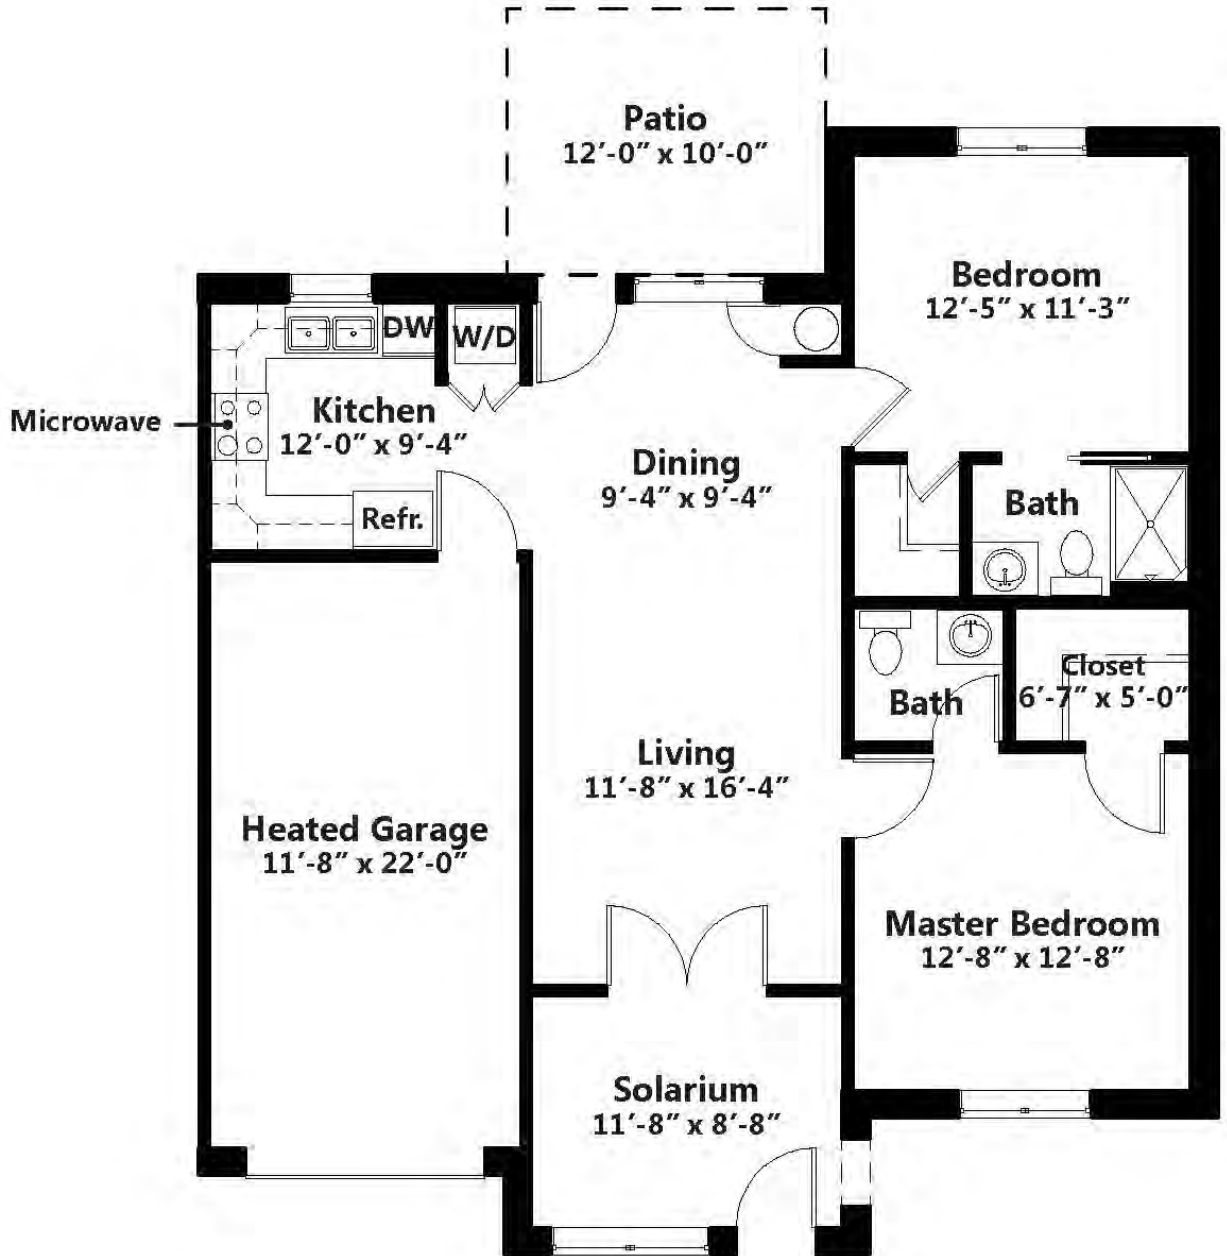

Birch

One Bedroom - 716 Square Footage

Entrance Fee _____
 2nd Person Fee _____
 Total Entrance Fee _____
 Monthly Service Fee _____

Note: All dimensions are approximate.

5343 Hamilton Avenue | Cincinnati, OH 45224 | 513-853-2000 | www.lec.org

Buckeye

Two Bedrooms - 879 Square Footage

Entrance Fee _____
 2nd Person Fee _____
 Total Entrance Fee _____
 Monthly Service Fee _____

Note: All dimensions are approximate.

5343 Hamilton Avenue | Cincinnati, OH 45224 | 513-853-2000 | www.lec.org

Elm

Two Bedrooms - 970 Square Footage

Entrance Fee _____
 2nd Person Fee _____
 Total Entrance Fee _____
 Monthly Service Fee _____

Note: All dimensions are approximate.

5343 Hamilton Avenue | Cincinnati, OH 45224 | 513-853-2000 | www.lec.org

Maple

Two Bedrooms, 1 1/2 Baths - 1059 Square Footage

Entrance Fee _____
 2nd Person Fee _____
 Total Entrance Fee _____
 Monthly Service Fee _____

Note: All dimensions are approximate.

5343 Hamilton Avenue | Cincinnati, OH 45224 | 513-853-2000 | www.lec.org