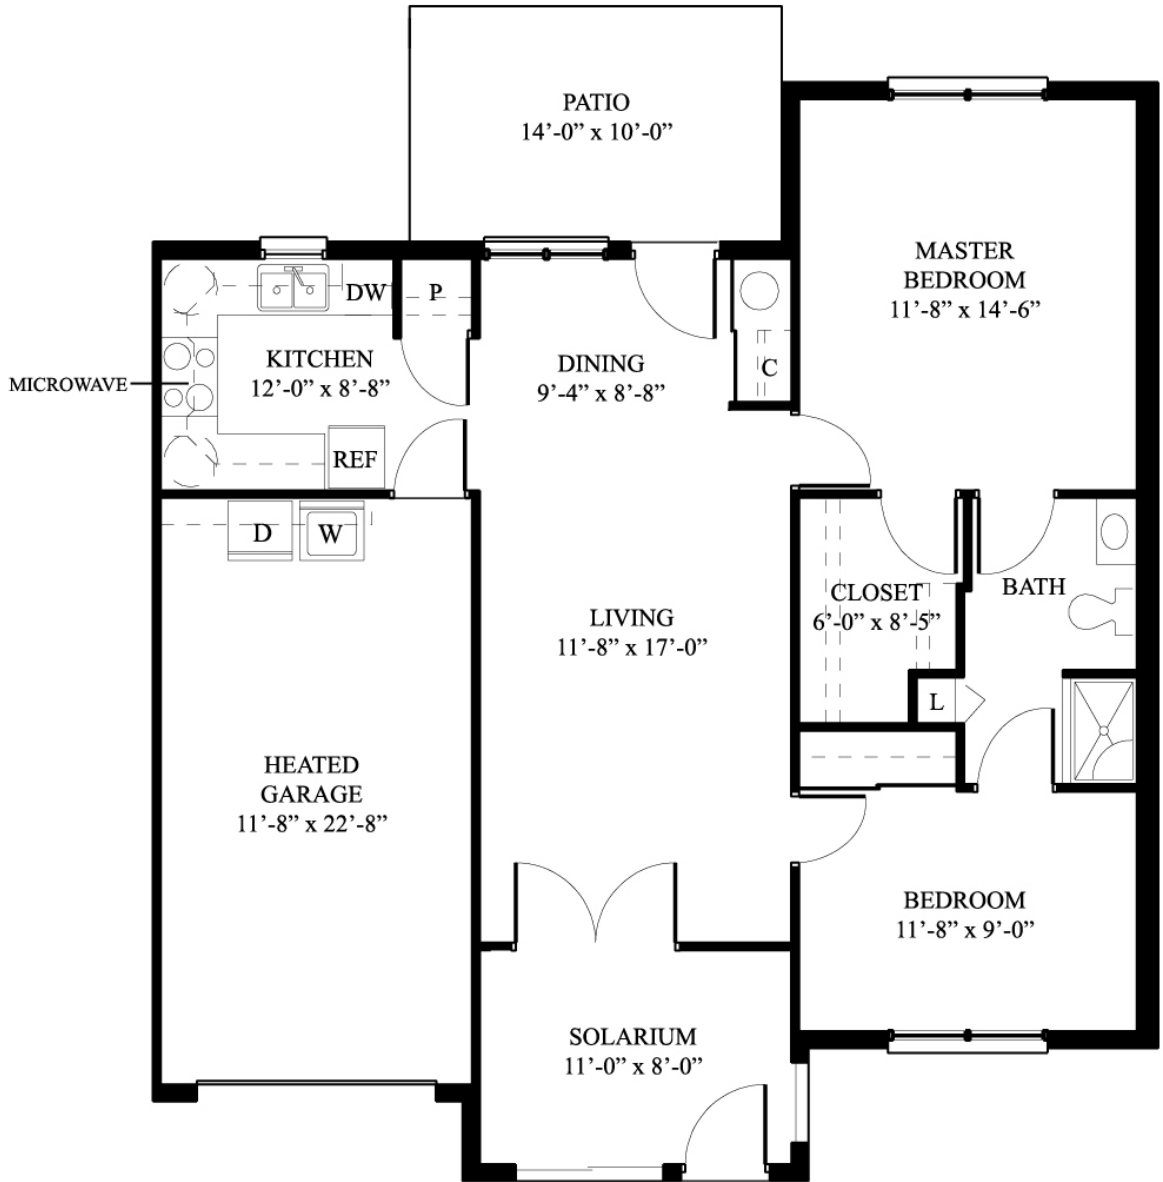

Ash

Studio - 552 Square Footage

Entrance Fee _____
2nd Person Fee _____
Total Entrance Fee _____
Monthly Service Fee _____

Note: All dimensions are approximate.

5343 Hamilton Avenue | Cincinnati, OH 45224 | 513-853-2000 | www.lec.org

Birch

One Bedroom - 716 Square Footage

Entrance Fee _____
 2nd Person Fee _____
 Total Entrance Fee _____
 Monthly Service Fee _____

Note: All dimensions are approximate.

5343 Hamilton Avenue | Cincinnati, OH 45224 | 513-853-2000 | www.lec.org

Buckeye

Two Bedrooms - 879 Square Footage

Entrance Fee _____
 2nd Person Fee _____
 Total Entrance Fee _____
 Monthly Service Fee _____

Note: All dimensions are approximate.

5343 Hamilton Avenue | Cincinnati, OH 45224 | 513-853-2000 | www.lec.org

Elm

Two Bedrooms - 970 Square Footage

Entrance Fee _____
 2nd Person Fee _____
 Total Entrance Fee _____
 Monthly Service Fee _____

Note: All dimensions are approximate.

5343 Hamilton Avenue | Cincinnati, OH 45224 | 513-853-2000 | www.lec.org