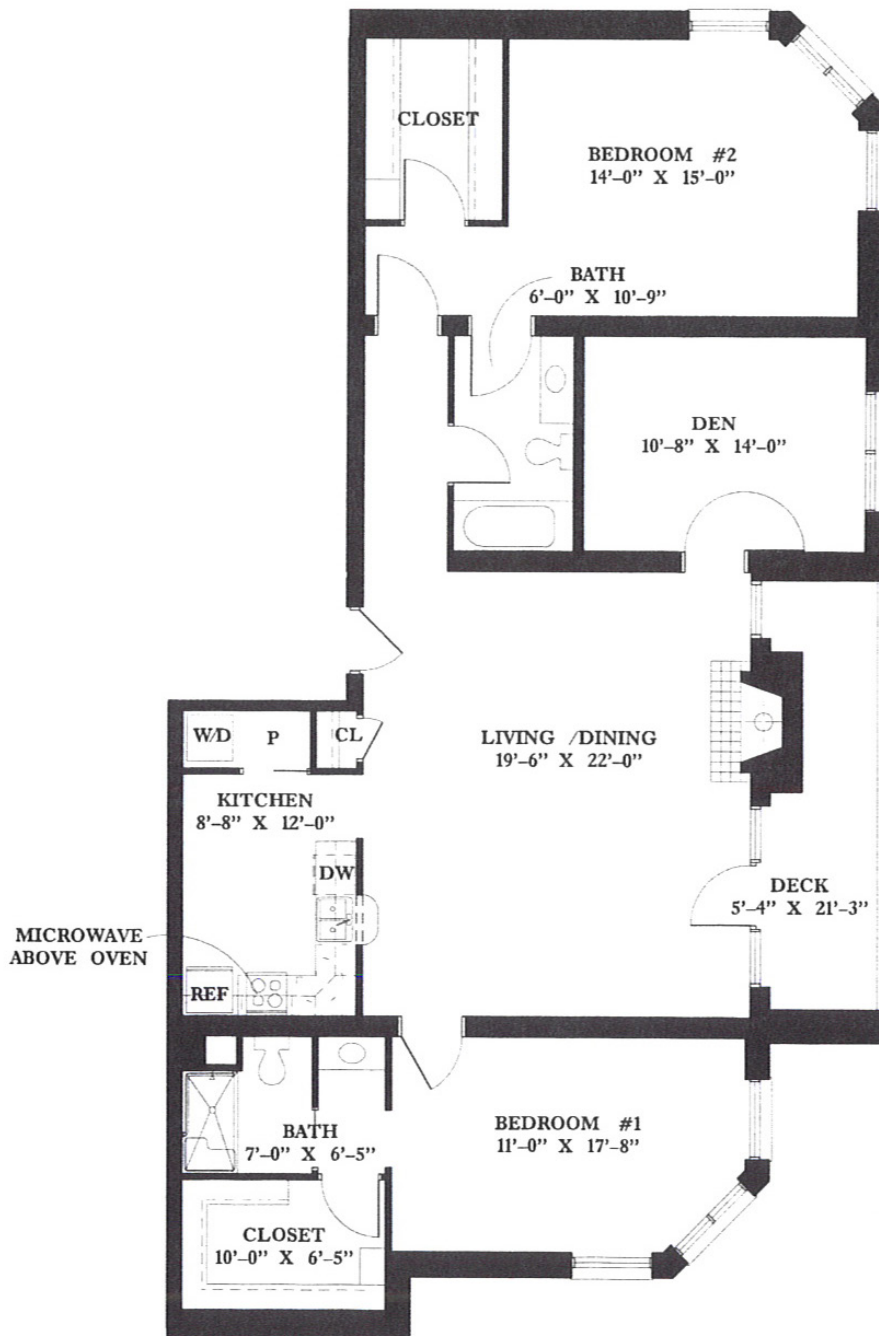

# Windsor

Two Bedrooms with Den & Fireplace - 1738 Square Footage

Entrance Fee \_\_\_\_\_

2nd Person Fee \_\_\_\_\_

Total Entrance Fee \_\_\_\_\_

Monthly Service Fee \_\_\_\_\_

*Note: All dimensions are approximate.*