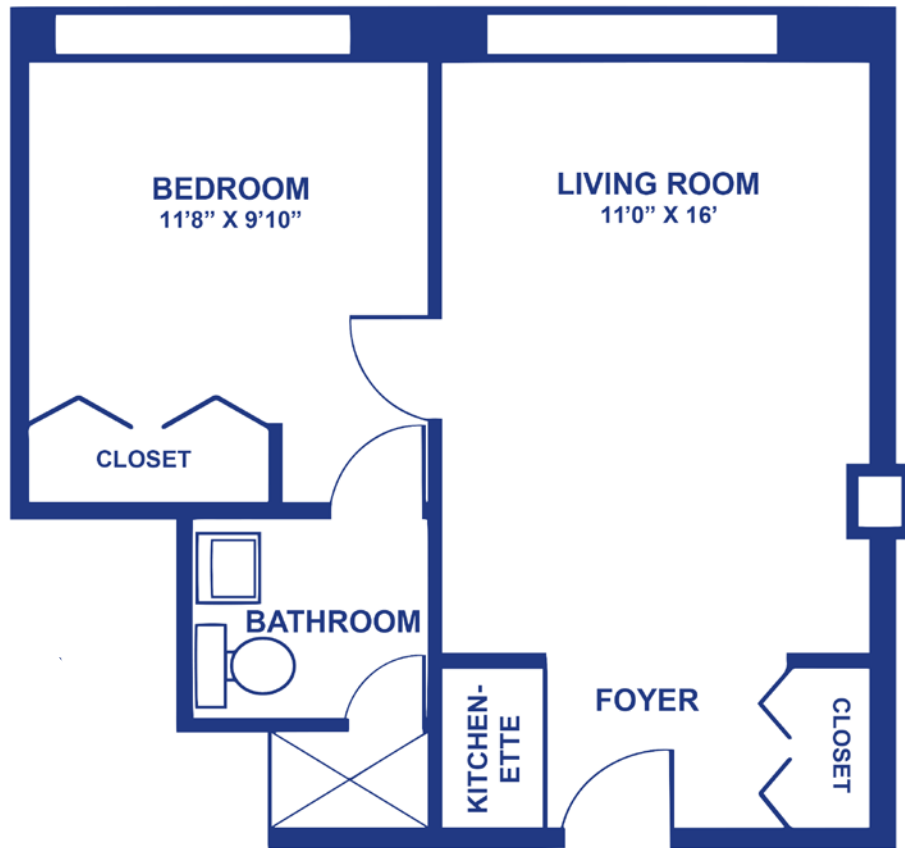

Fenway

One Bedroom, One Bath, 408 Square Feet

Monthly Fees _____
2nd Person Fee _____
Other Fees _____
Total Monthly Fee _____

*Note: All Dimensions are approximate.