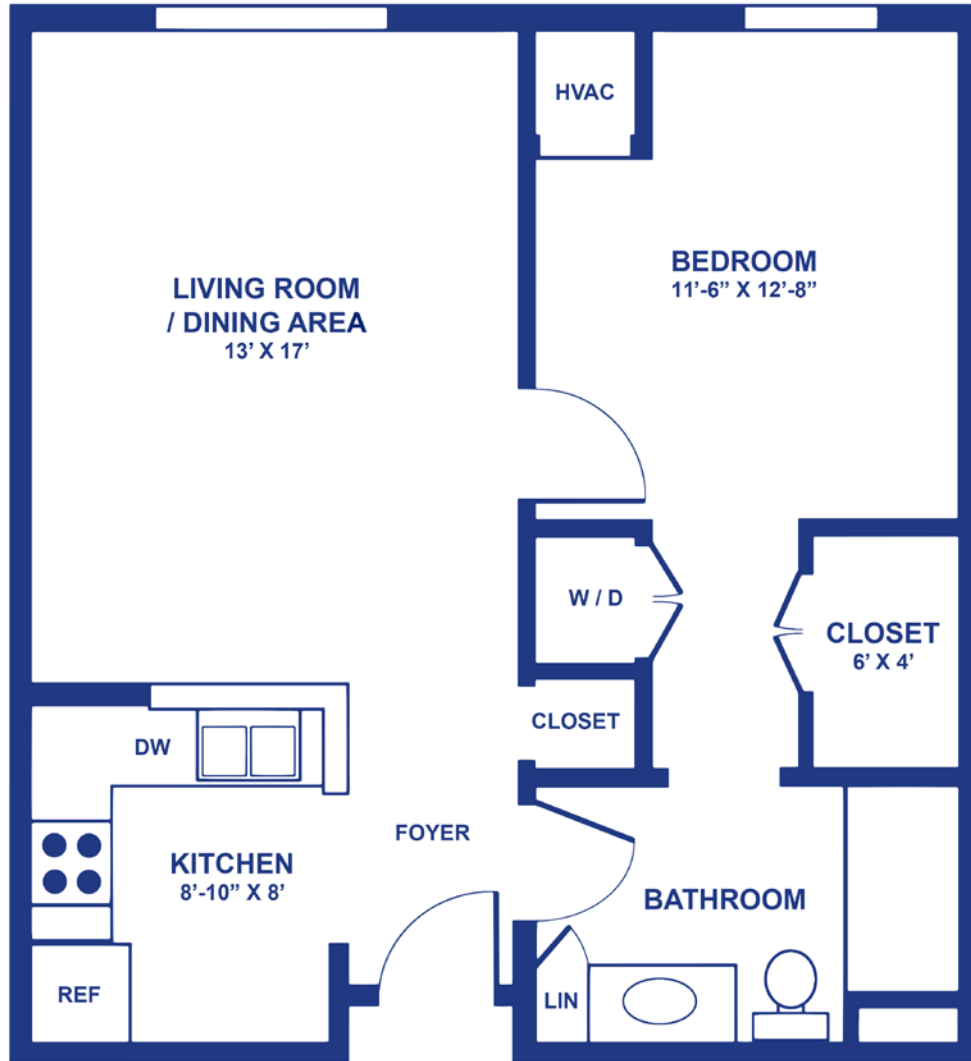

Ash

One Bedroom, One Bath, 668 Square Feet

Entrance Fee _____
2nd Person Fee _____
Total Entrance Fee _____
Monthly Service Fee _____

*Note: All Dimensions are approximate.