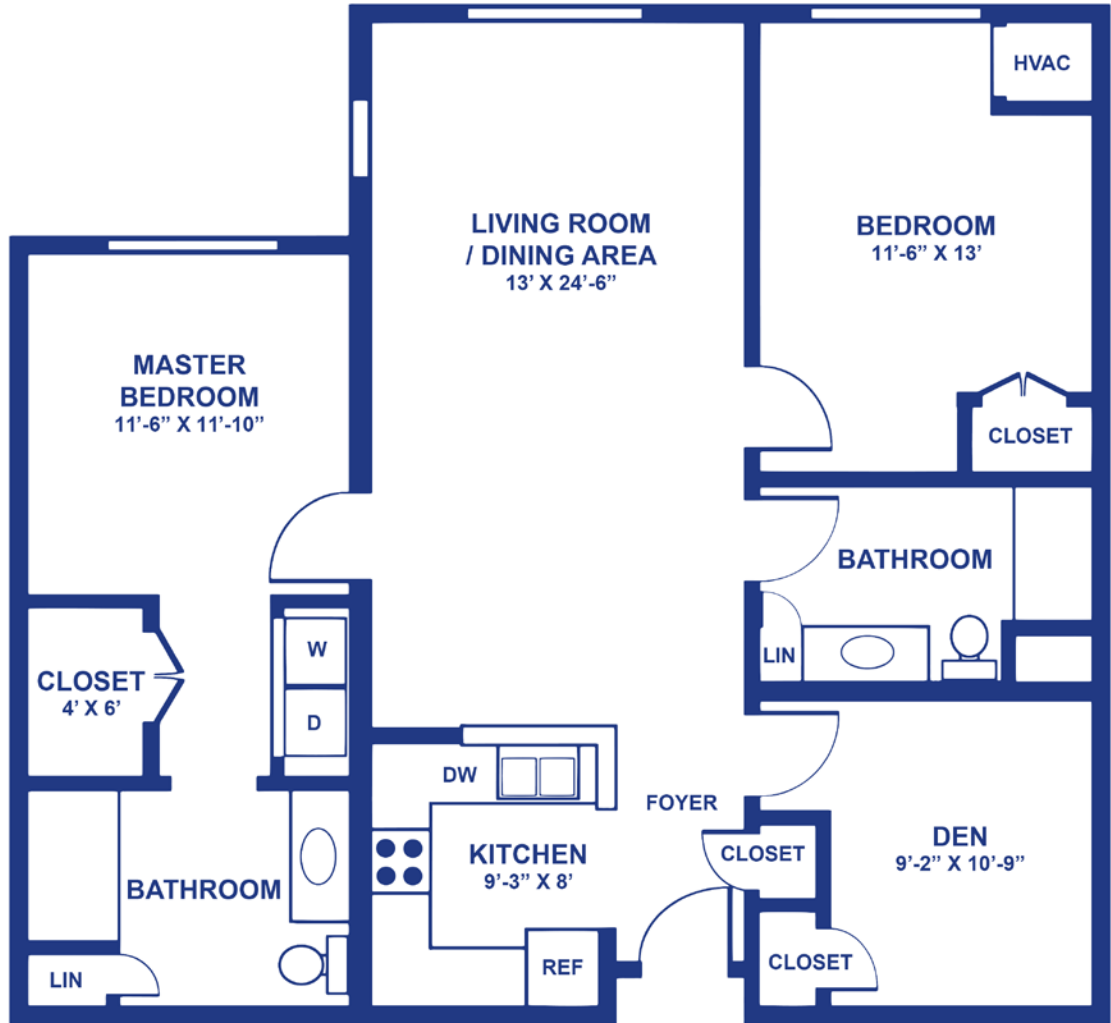

Dogwood

Two Bedroom, Two Bath, 1,189 Square Feet

Entrance Fee _____

2nd Person Fee _____

Total Entrance Fee _____

Monthly Service Fee _____

*Note: All Dimensions are approximate.