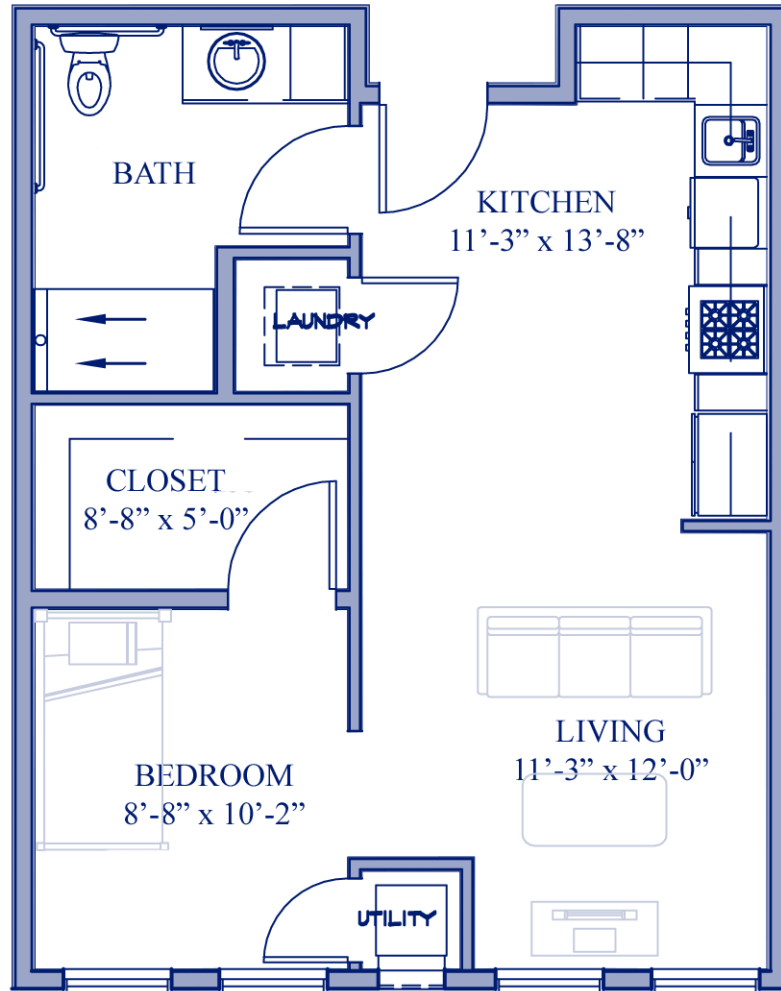

Ash

Studio, 668 Square Feet

Entrance Fee _____
2nd Person Fee _____
Total Entrance Fee _____
Monthly Service Fee _____

*Note: All Dimensions are approximate.