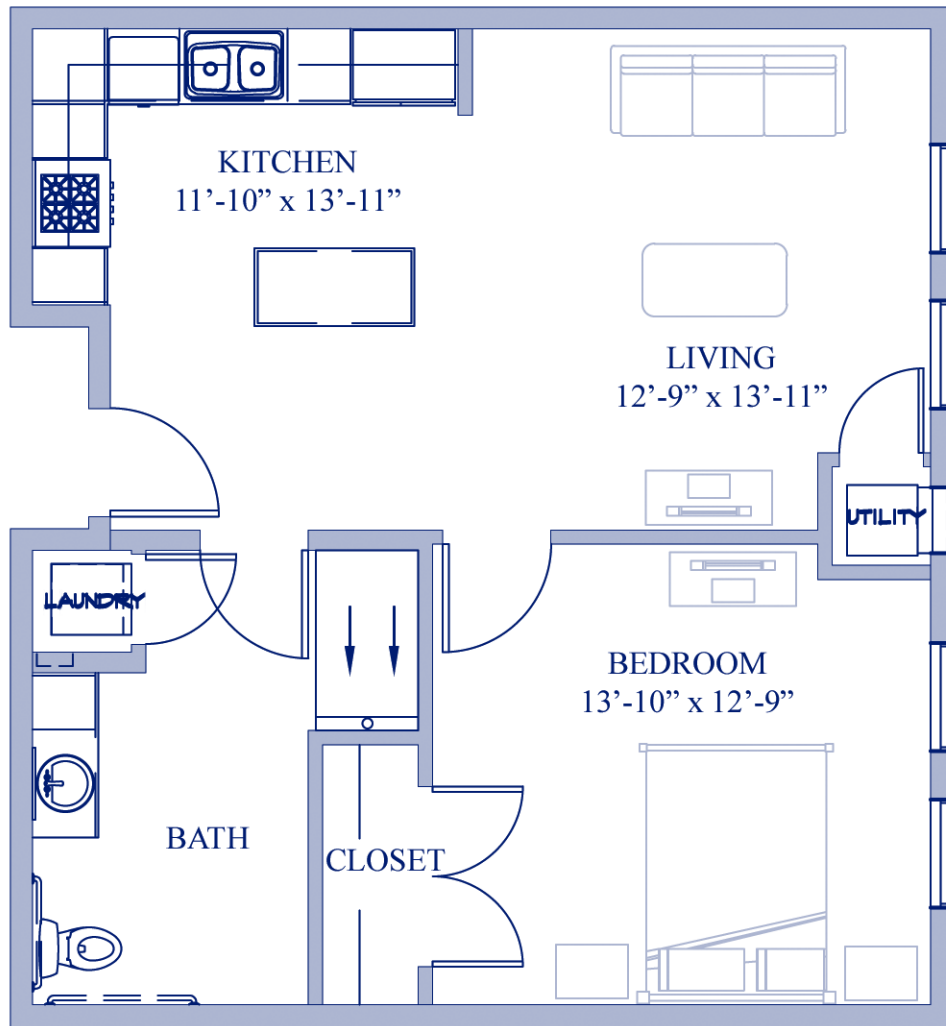

# Birch

One Bedroom, One Bath, 713 Square Feet

Entrance Fee \_\_\_\_\_

2nd Person Fee \_\_\_\_\_

Total Entrance Fee \_\_\_\_\_

Monthly Service Fee \_\_\_\_\_

\*Note: All Dimensions are approximate.