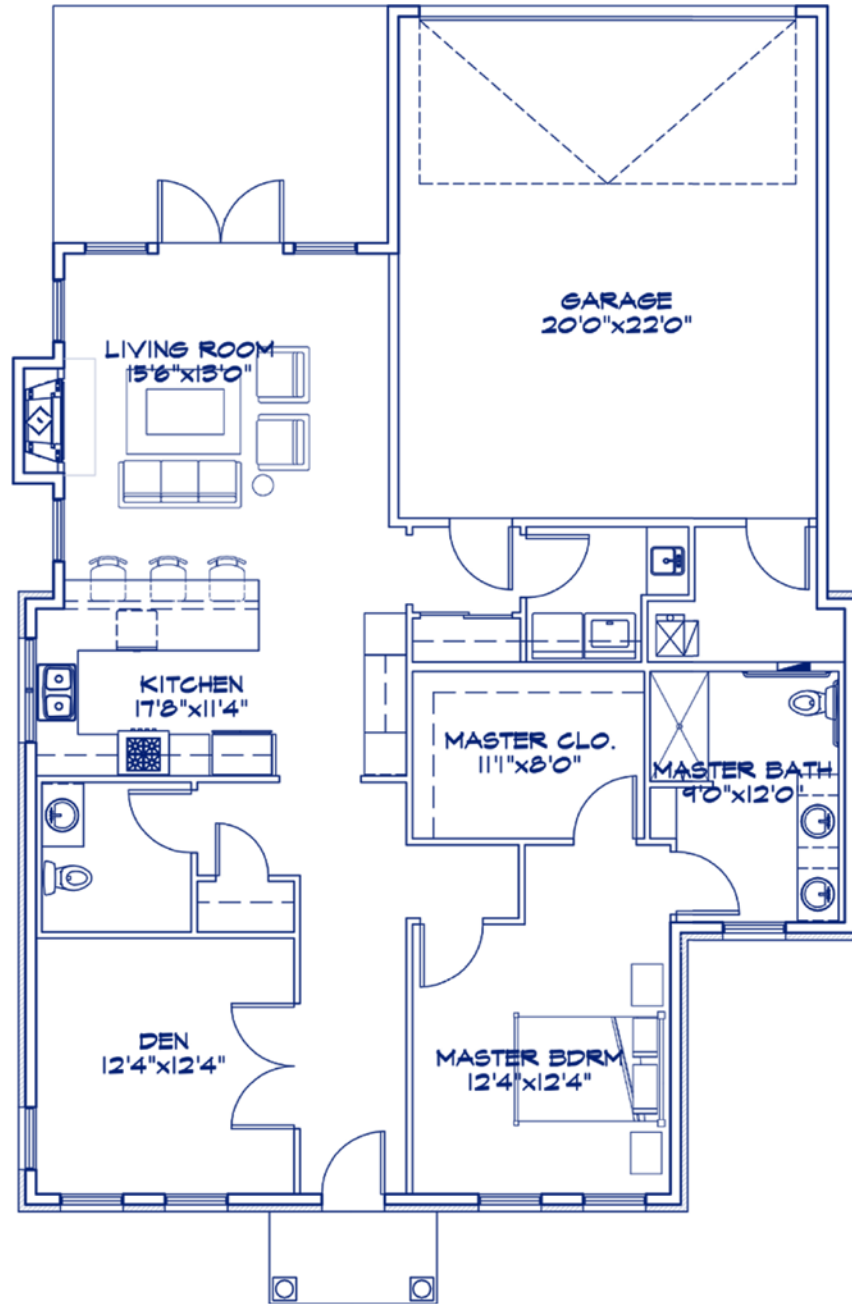

# The Jefferson

One Bedroom with Den, One and a Half Bath, 1,347 Square Feet

Entrance Fee \_\_\_\_\_

2nd Person Fee \_\_\_\_\_

Total Entrance Fee \_\_\_\_\_

Monthly Service Fee \_\_\_\_\_

\*Note: All Dimensions are approximate.