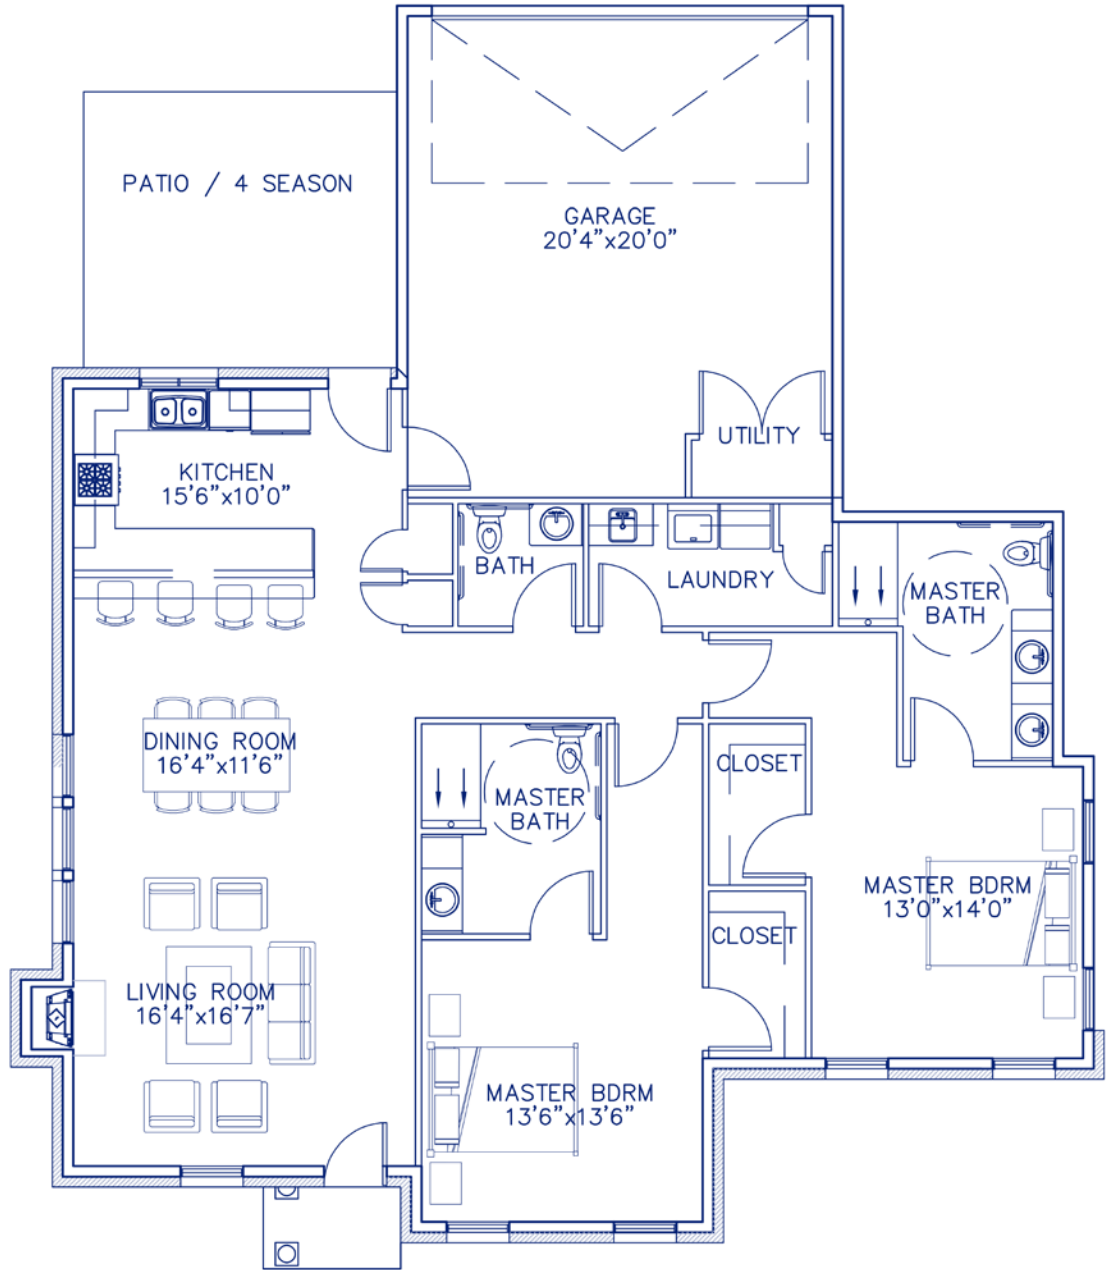

The Polo Plus

Two Bedroom, Two and a Half Bath, 1,617 Square Feet

Entrance Fee _____

2nd Person Fee _____

Total Entrance Fee _____

Monthly Service Fee _____

*Note: All Dimensions are approximate.